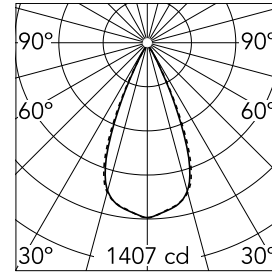

Light Shadow Adjustable Trim 4 Spots Optic Wide Flood

03.7315.14A - Black/Gold

Recessed integrated luminaire with 4 LED lighting spots. Remote power supply included (220-240V).

Main specifications

Number of heads	1	Net lumen (lm)	764
Lamp category	LED	Mountings	Ceiling recessed
Power (W)	10.8W	Environment	Indoor dry location
CCT (K)	3000K		
CRI	90		

Optical

Lighting type	Direct
LED type	Power LED
Light distribution	Symmetric
Optical type	Wide flood
Beam angle (°)	46
Beam angle C90-270 (°)	46

Beam Angle:	46°		
h(m)	E(lx)	D(m)	
1	1407	0.84	
2	352	1.69	
3	156	2.53	
4	88	3.38	
5	56	4.22	

Luminous flux luminaire
764 lm (EXTREME CUT OFF)

Electrical

Frequency (Hz)	50/60	Insulation class	II
Voltage (V)	220.00		
Dimmable	No		
Driver	Remote included		
Emergency	Without		

Physical

Color	Black/Gold	Tilt (°)	30
Orientation	Adjustable	Length (mm)	156
Trim	yes		
Recessed depth (mm)	75		
Weight (kg)	0.34		