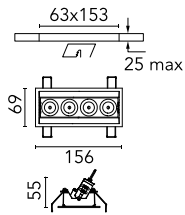

Light Shadow Adjustable Trim 4 Spots Optic Wide Flood

03.7315.14A - Black/Gold

Recessed integrated luminaire with 4 LED lighting spots. Remote power supply included (220-240V).

Main specifications

Number of heads	1	Net lumen (lm)	764
Lamp category	LED	Mountings	Ceiling recessed
Power (W)	10.8W	Environment	Indoor dry location
CCT (K)	3000K		
CRI	90		

Optical

Lighting type	Direct
LED type	Power LED
Light distribution	Symmetric
Optical type	Wide flood
Beam angle (°)	46
Beam angle C90-270 (°)	46

Beam Angle:	46°		
h(m)	E(lx)	D(m)	
1	1407	0.84	
2	352	1.69	
3	156	2.53	
4	88	3.38	
5	56	4.22	

Luminous flux luminaire
764 lm (EXTREME CUT OFF)

Electrical

Frequency (Hz)	50/60	Insulation class	II
Voltage (V)	220.00		
Dimmable	No		
Driver	Remote included		
Emergency	Without		

Physical

Color	Black/Gold	Tilt (°)	30
Orientation	Adjustable	Length (mm)	156
Trim	yes		
Recessed depth (mm)	75		
Weight (kg)	0.34		