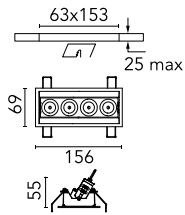

Light Shadow Adjustable Trim 4 Spots Optic Wide Flood

03.7314.14A - Black/Chrome

Recessed integrated luminaire with 4 LED lighting spots. Remote power supply included (220-240V).

Main specifications

Number of heads	1	Net lumen (lm)	789
Lamp category	LED	Mountings	Ceiling recessed
Power (W)	10.8W	Environment	Indoor dry location
CCT (K)	3000K		
CRI	90		

Optical

Lighting type	Direct
LED type	Power LED
Light distribution	Symmetric
Optical type	Wide flood
Beam angle (°)	44
Beam angle C90-270 (°)	44

Beam Angle: 44°		
h(m)	E(lx)	D(m)
1	1644	0.80
2	411	1.60
3	183	2.40
4	103	3.19
5	66	3.99

Luminous flux luminaire
789 lm (EXTREME CUT OFF)

Electrical

Frequency (Hz)	50/60	Insulation class	II
Voltage (V)	220.00		
Dimmable	No		
Driver	Remote included		
Emergency	Without		

Physical

Color	Black/Chrome	Tilt (°)	30
Orientation	Adjustable	Length (mm)	156
Trim	yes		
Recessed depth (mm)	75		
Weight (kg)	0.34		