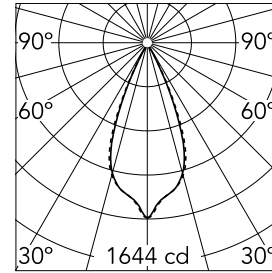

Light Shadow Adjustable Trim 4 Spots Optic Wide Flood

03.7314.14A - Black/Chrome

Recessed integrated luminaire with 4 LED lighting spots. Remote power supply included (220-240V).

Main specifications

Number of heads	1	Net lumen (lm)	789
Lamp category	LED	Mountings	Ceiling recessed
Power (W)	10.8W	Environment	Indoor dry location
CCT (K)	3000K		
CRI	90		

Optical

Lighting type	Direct
LED type	Power LED
Light distribution	Symmetric
Optical type	Wide flood
Beam angle (°)	44
Beam angle C90-270 (°)	44

Beam Angle: 44°		
h(m)	E(lx)	D(m)
1	1644	0.80
2	411	1.60
3	183	2.40
4	103	3.19
5	66	3.99

Luminous flux luminaire
789 lm (EXTREME CUT OFF)

Electrical

Frequency (Hz)	50/60	Insulation class	II
Voltage (V)	220.00		
Dimmable	No		
Driver	Remote included		
Emergency	Without		

Physical

Color	Black/Chrome	Tilt (°)	30
Orientation	Adjustable	Length (mm)	156
Trim	yes		
Recessed depth (mm)	75		
Weight (kg)	0.34		