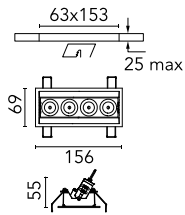

Light Shadow Adjustable Trim 4 Spots Optic Wide Flood

03.7311.14A - Black/Gold

Recessed integrated luminaire with 4 LED lighting spots. Remote power supply included (220-240V).

Main specifications

Number of heads	1	Net lumen (lm)	716
Lamp category	LED	Mountings	Ceiling recessed
Power (W)	10.8W	Environment	Indoor dry location
CCT (K)	2700K		
CRI	90		

Optical

Lighting type	Direct
LED type	Power LED
Light distribution	Symmetric
Optical type	Wide flood
Beam angle (°)	46
Beam angle C90-270 (°)	46

Beam Angle:	46°		
h(m)	E(lx)	D(m)	
1	1319	0.84	
2	330	1.69	
3	147	2.53	
4	82	3.38	
5	53	4.22	

Luminous flux luminaire
716 lm (EXTREME CUT OFF)

Electrical

Frequency (Hz)	50/60	Insulation class	II
Voltage (V)	220.00		
Dimmable	No		
Driver	Remote included		
Emergency	Without		

Physical

Color	Black/Gold	Tilt (°)	30
Orientation	Adjustable	Length (mm)	156
Trim	yes		
Recessed depth (mm)	75		
Weight (kg)	0.34		