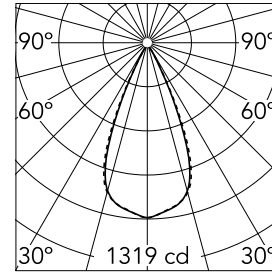

Light Shadow Adjustable Trim 4 Spots Optic Wide Flood

03.7311.14A - Black/Gold

Recessed integrated luminaire with 4 LED lighting spots. Remote power supply included (220-240V).

Main specifications

Number of heads	1	Net lumen (lm)	716
Lamp category	LED	Mountings	Ceiling recessed
Power (W)	10.8W	Environment	Indoor dry location
CCT (K)	2700K		
CRI	90		

Optical

Lighting type	Direct
LED type	Power LED
Light distribution	Symmetric
Optical type	Wide flood
Beam angle (°)	46
Beam angle C90-270 (°)	46

Beam Angle:	46°		
h(m)	E(lx)	D(m)	
1	1319	0.84	
2	330	1.69	
3	147	2.53	
4	82	3.38	
5	53	4.22	

Luminous flux luminaire
716 lm (EXTREME CUT OFF)

Electrical

Frequency (Hz)	50/60	Insulation class	II
Voltage (V)	220.00		
Dimmable	No		
Driver	Remote included		
Emergency	Without		

Physical

Color	Black/Gold	Tilt (°)	30
Orientation	Adjustable	Length (mm)	156
Trim	yes		
Recessed depth (mm)	75		
Weight (kg)	0.34		