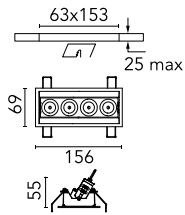

Light Shadow Adjustable Trim 4 Spots Optic Wide Flood

03.7310.40A - White/Chrome

Recessed integrated luminaire with 4 LED lighting spots. Remote power supply included (220-240V).

Main specifications

Number of heads	1	Net lumen (lm)	739
Lamp category	LED	Mountings	Ceiling recessed
Power (W)	10.8W	Environment	Indoor
CCT (K)	2700K		
CRI	90		

Optical

Lighting type	Direct
LED type	Power LED
Light distribution	Symmetric
Optical type	Wide flood
Beam angle (°)	44
Beam angle C90-270 (°)	44

Beam Angle: 44°		
h(m)	E(lx)	D(m)
1	1541	0.80
2	385	1.60
3	171	2.40
4	96	3.19
5	62	3.99

Luminous flux luminaire
739 lm (EXTREME CUT OFF)

Electrical

Frequency (Hz)	50/60	Emergency	Without
Voltage (V)	220.00	Insulation class	II
Dimmable	No		
Driver	Remote		
Driver type	Electronic		

Physical

Color	White/Chrome	Tilt (°)	30
Orientation	Adjustable	Length (mm)	156
Trim	yes		
Recessed depth (mm)	75		
Weight (kg)	0.34		