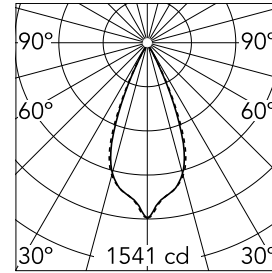

Light Shadow Adjustable Trim 4 Spots Optic Wide Flood

03.7310.40A - White/Chrome

Recessed integrated luminaire with 4 LED lighting spots. Remote power supply included (220-240V).

Main specifications

Number of heads	1	Net lumen (lm)	739
Lamp category	LED	Mountings	Ceiling recessed
Power (W)	10.8W	Environment	Indoor
CCT (K)	2700K		
CRI	90		

Optical

Lighting type	Direct
LED type	Power LED
Light distribution	Symmetric
Optical type	Wide flood
Beam angle (°)	44
Beam angle C90-270 (°)	44

Beam Angle: 44°		
h(m)	E(lx)	D(m)
1	1541	0.80
2	385	1.60
3	171	2.40
4	96	3.19
5	62	3.99

Luminous flux luminaire
739 lm (EXTREME CUT OFF)

Electrical

Frequency (Hz)	50/60	Emergency	Without
Voltage (V)	220.00	Insulation class	II
Dimmable	No		
Driver	Remote		
Driver type	Electronic		

Physical

Color	White/Chrome	Tilt (°)	30
Orientation	Adjustable	Length (mm)	156
Trim	yes		
Recessed depth (mm)	75		
Weight (kg)	0.34		