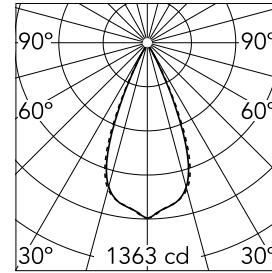

Light Shadow Adjustable Trim 4 Spots Optic Wide Flood

■ 03.7308.14A - Black/White

Recessed integrated luminaire with 4 LED lighting spots. Remote power supply included (220-240V).

Main specifications

Number of heads	1	Net lumen (lm)	731
Lamp category	LED	Mountings	Ceiling recessed
Power (W)	10.8W	Environment	Indoor dry location
CCT (K)	2700K		
CRI	90		

Optical

Lighting type	Direct
LED type	Power LED
Light distribution	Symmetric
Optical type	Wide flood
Beam angle (°)	45
Beam angle C90-270 (°)	45

Beam Angle: 45°		
h(m)	E(lx)	D(m)
1	1363	0.83
2	341	1.67
3	151	2.50
4	85	3.34
5	55	4.17

Luminous flux luminaire
731 lm (EXTREME CUT OFF)

Electrical

Frequency (Hz)	50/60	Insulation class	II
Voltage (V)	220.00		
Dimmable	No		
Driver	Remote included		
Emergency	Without		

Physical

Color	Black/White	Tilt (°)	30
Orientation	Adjustable	Length (mm)	156
Trim	yes		
Recessed depth (mm)	75		
Weight (kg)	0.34		