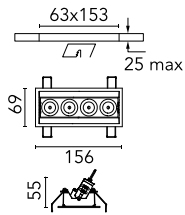

Light Shadow Adjustable Trim 4 Spots Optic Wide Flood

■ 03.7308.14A - Black/White

Recessed integrated luminaire with 4 LED lighting spots. Remote power supply included (220-240V).

Main specifications

Number of heads	1	Net lumen (lm)	731
Lamp category	LED	Mountings	Ceiling recessed
Power (W)	10.8W	Environment	Indoor dry location
CCT (K)	2700K		
CRI	90		

Optical

Lighting type	Direct
LED type	Power LED
Light distribution	Symmetric
Optical type	Wide flood
Beam angle (°)	45
Beam angle C90-270 (°)	45

Beam Angle: 45°		
h(m)	E(lx)	D(m)
1	1363	0.83
2	341	1.67
3	151	2.50
4	85	3.34
5	55	4.17

Luminous flux luminaire
731 lm (EXTREME CUT OFF)

Electrical

Frequency (Hz)	50/60	Insulation class	II
Voltage (V)	220.00		
Dimmable	No		
Driver	Remote included		
Emergency	Without		

Physical

Color	Black/White	Tilt (°)	30
Orientation	Adjustable	Length (mm)	156
Trim	yes		
Recessed depth (mm)	75		
Weight (kg)	0.34		