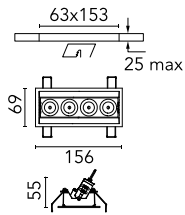

Light Shadow Adjustable Trim 4 Spots Optic Spot

03.8899.40A - White/Gold

Recessed integrated luminaire with 4 LED lighting spots. Remote power supply included (220-240V).

Main specifications

Number of heads	1	Net lumen (lm)	785
Lamp category	LED	Mountings	Ceiling recessed
Power (W)	10.8W	Environment	Indoor dry location
CCT (K)	3000K		
CRI	90		

Optical

Lighting type	Direct
LED type	Power LED
Light distribution	Symmetric
Optical type	Spot
Beam angle (°)	10
Beam angle C90-270 (°)	10

Beam Angle:	10°		
	h(m)	E(lx)	D(m)
1	13891	0.18	
2	3473	0.36	
3	1543	0.55	
4	868	0.73	
5	556	0.91	

Luminous flux luminaire
785 lm (EXTREME CUT OFF)

Electrical

Frequency (Hz)	50/60	Insulation class	II
Voltage (V)	220.00		
Dimmable	No		
Driver	Remote included		
Emergency	Without		

Physical

Color	White/Gold	Tilt (°)	30
Orientation	Adjustable	Length (mm)	156
Trim	yes		
Recessed depth (mm)	75		
Weight (kg)	0.34		