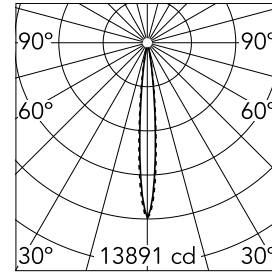

Light Shadow Adjustable Trim 4 Spots Optic Spot

03.8899.40A - White/Gold

Recessed integrated luminaire with 4 LED lighting spots. Remote power supply included (220-240V).

Main specifications

Number of heads	1	Net lumen (lm)	785
Lamp category	LED	Mountings	Ceiling recessed
Power (W)	10.8W	Environment	Indoor dry location
CCT (K)	3000K		
CRI	90		

Optical

Lighting type	Direct
LED type	Power LED
Light distribution	Symmetric
Optical type	Spot
Beam angle (°)	10
Beam angle C90-270 (°)	10

Beam Angle:	10°		
	h(m)	E(lx)	D(m)
1	13891	0.18	
2	3473	0.36	
3	1543	0.55	
4	868	0.73	
5	556	0.91	

Luminous flux luminaire
785 lm (EXTREME CUT OFF)

Electrical

Frequency (Hz)	50/60	Insulation class	II
Voltage (V)	220.00		
Dimmable	No		
Driver	Remote included		
Emergency	Without		

Physical

Color	White/Gold	Tilt (°)	30
Orientation	Adjustable	Length (mm)	156
Trim	yes		
Recessed depth (mm)	75		
Weight (kg)	0.34		