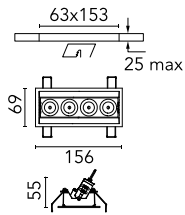

Light Shadow Adjustable Trim 4 Spots Optic Spot

03.8898.40A - White/Chrome

Recessed integrated luminaire with 4 LED lighting spots. Remote power supply included (220-240V).

Main specifications

Number of heads	1	Net lumen (lm)	805
Lamp category	LED	Mountings	Ceiling recessed
Power (W)	10.8W	Environment	Indoor dry location
CCT (K)	3000K		
CRI	90		

Optical

Lighting type	Direct
LED type	Power LED
Light distribution	Symmetric
Optical type	Spot
Beam angle (°)	10
Beam angle C90-270 (°)	10

Beam Angle:	10°		
h(m)	E(lx)	D(m)	
1	14176	0.18	
2	3544	0.36	
3	1575	0.55	
4	886	0.73	
5	567	0.91	

Luminous flux luminaire
805 lm (EXTREME CUT OFF)

Electrical

Frequency (Hz)	50/60	Insulation class	II
Voltage (V)	220.00		
Dimmable	No		
Driver	Remote included		
Emergency	Without		

Physical

Color	White/Chrome	Tilt (°)	30
Orientation	Adjustable	Length (mm)	156
Trim	yes		
Recessed depth (mm)	75		
Weight (kg)	0.34		