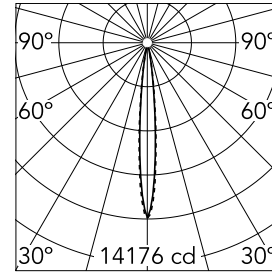

Light Shadow Adjustable Trim 4 Spots Optic Spot

03.8898.40A - White/Chrome

Recessed integrated luminaire with 4 LED lighting spots. Remote power supply included (220-240V).

Main specifications

Number of heads	1	Net lumen (lm)	805
Lamp category	LED	Mountings	Ceiling recessed
Power (W)	10.8W	Environment	Indoor dry location
CCT (K)	3000K		
CRI	90		

Optical

Lighting type	Direct
LED type	Power LED
Light distribution	Symmetric
Optical type	Spot
Beam angle (°)	10
Beam angle C90-270 (°)	10

Beam Angle:	10°		
h(m)	E(lx)	D(m)	
1	14176	0.18	
2	3544	0.36	
3	1575	0.55	
4	886	0.73	
5	567	0.91	

Luminous flux luminaire
805 lm (EXTREME CUT OFF)

Electrical

Frequency (Hz)	50/60	Insulation class	II
Voltage (V)	220.00		
Dimmable	No		
Driver	Remote included		
Emergency	Without		

Physical

Color	White/Chrome	Tilt (°)	30
Orientation	Adjustable	Length (mm)	156
Trim	yes		
Recessed depth (mm)	75		
Weight (kg)	0.34		