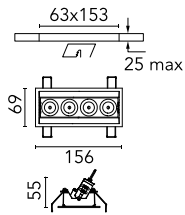

## Light Shadow Adjustable Trim 4 Spots Optic Spot

03.8896.40A - White/White

Recessed integrated luminaire with 4 LED lighting spots. Remote power supply included (220-240V).

### Main specifications

<b>Number of heads</b>	1	<b>Net lumen (lm)</b>	801
<b>Lamp category</b>	LED	<b>Mountings</b>	Ceiling recessed
<b>Power (W)</b>	10.8W	<b>Environment</b>	Indoor dry location
<b>CCT (K)</b>	3000K		
<b>CRI</b>	90		

### Optical

<b>Lighting type</b>	Direct
<b>LED type</b>	Power LED
<b>Light distribution</b>	Symmetric
<b>Optical type</b>	Spot
<b>Beam angle (°)</b>	10
<b>Beam angle C90-270 (°)</b>	10

<b>Beam Angle:</b>	10°		
	<b>h(m)</b>	<b>E(lx)</b>	<b>D(m)</b>
1	14660	0.17	
2	3665	0.35	
3	1629	0.52	
4	916	0.70	
5	586	0.87	

### Physical

<b>Color</b>	White/White	<b>Tilt (°)</b>	30
<b>Orientation</b>	Adjustable	<b>Length (mm)</b>	156
<b>Trim</b>	yes		
<b>Recessed depth (mm)</b>	75		
<b>Weight (kg)</b>	0.34		