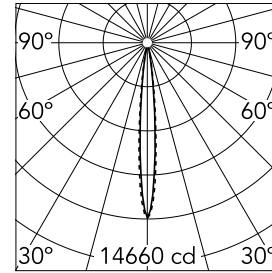

### Main specifications

<b>Number of heads</b>	1	<b>Net lumen (lm)</b>	801
<b>Lamp category</b>	LED	<b>Mountings</b>	Ceiling recessed
<b>Power (W)</b>	10.8W	<b>Environment</b>	Indoor dry location
<b>CCT (K)</b>	3000K		
<b>CRI</b>	90		

### Optical

<b>Lighting type</b>	Direct
<b>LED type</b>	Power LED
<b>Light distribution</b>	Symmetric
<b>Optical type</b>	Spot
<b>Beam angle (°)</b>	10
<b>Beam angle C90-270 (°)</b>	10

<b>Beam Angle:</b>	10°		
	<b>h(m)</b>	<b>E(lx)</b>	<b>D(m)</b>
1	14660	0.17	
2	3665	0.35	
3	1629	0.52	
4	916	0.70	
5	586	0.87	

Luminous flux luminaire  
801 lm (EXTREME CUT OFF)

### Physical

<b>Color</b>	White/White	<b>Tilt (°)</b>	30
<b>Orientation</b>	Adjustable	<b>Length (mm)</b>	156
<b>Trim</b>	yes		
<b>Recessed depth (mm)</b>	75		
<b>Weight (kg)</b>	0.34		