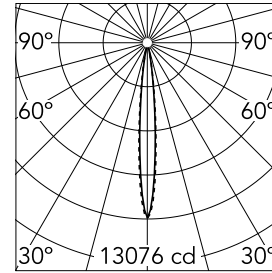

Light Shadow Adjustable Trim 4 Spots Optic Spot

03.8893.40A - White/Black

Recessed integrated luminaire with 4 LED lighting spots. Remote power supply included (220-240V).

Main specifications

Number of heads	1	Net lumen (lm)	724
Lamp category	LED	Mountings	Ceiling recessed
Power (W)	10.8W	Environment	Indoor dry location
CCT (K)	2700K		
CRI	90		

Optical

Lighting type	Direct
LED type	Power LED
Light distribution	Symmetric
Optical type	Spot
Beam angle (°)	10
Beam angle C90-270 (°)	10

Beam Angle:	10°		
h(m)	E(lx)	D(m)	
1	13076	0.18	
2	3269	0.36	
3	1453	0.54	
4	817	0.72	
5	523	0.90	

Luminous flux luminaire
724 lm (EXTREME CUT OFF)

Electrical

Frequency (Hz)	50/60	Insulation class	II
Voltage (V)	220.00		
Dimmable	No		
Driver	Remote included		
Emergency	Without		

Physical

Color	White/Black	Tilt (°)	30
Orientation	Adjustable	Length (mm)	156
Trim	yes		
Recessed depth (mm)	75		
Weight (kg)	0.34		