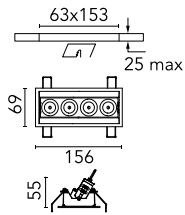

Light Shadow Adjustable Trim 4 Spots Optic Spot

03.8893.40A - White/Black

Recessed integrated luminaire with 4 LED lighting spots. Remote power supply included (220-240V).

Main specifications

Number of heads	1	Net lumen (lm)	724
Lamp category	LED	Mountings	Ceiling recessed
Power (W)	10.8W	Environment	Indoor dry location
CCT (K)	2700K		
CRI	90		

Optical

Lighting type	Direct
LED type	Power LED
Light distribution	Symmetric
Optical type	Spot
Beam angle (°)	10
Beam angle C90-270 (°)	10

Beam Angle:	10°		
h(m)	E(lx)	D(m)	
1	13076	0.18	
2	3269	0.36	
3	1453	0.54	
4	817	0.72	
5	523	0.90	

Luminous flux luminaire
724 lm (EXTREME CUT OFF)

Electrical

Frequency (Hz)	50/60	Insulation class	II
Voltage (V)	220.00		
Dimmable	No		
Driver	Remote included		
Emergency	Without		

Physical

Color	White/Black	Tilt (°)	30
Orientation	Adjustable	Length (mm)	156
Trim	yes		
Recessed depth (mm)	75		
Weight (kg)	0.34		