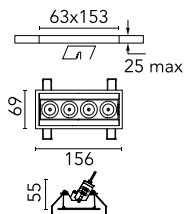

Light Shadow Adjustable Trim 4 Spots Optic Spot

■ ■ 03.8893.14A - Black/Black

Recessed integrated luminaire with 4 LED lighting spots. Remote power supply included (220-240V).

Main specifications

Number of heads	1	Net lumen (lm)	724
Lamp category	LED	Mountings	Ceiling recessed
Power (W)	10.8W	Environment	Indoor dry location
CCT (K)	2700K		
CRI	90		

Optical

Lighting type	Direct
LED type	Power LED
Light distribution	Symmetric
Optical type	Spot
Beam angle (°)	10
Beam angle C90-270 (°)	10

Beam Angle:	10°		
h(m)	E(lx)	D(m)	
1	13076	0.18	
2	3269	0.36	
3	1453	0.54	
4	817	0.72	
5	523	0.90	

Luminous flux luminaire
724 lm (EXTREME CUT OFF)

Electrical

Frequency (Hz)	50/60	Insulation class	II
Voltage (V)	220.00		
Dimmable	No		
Driver	Remote included		
Emergency	Without		

Physical

Color	Black/Black	Tilt (°)	30
Orientation	Adjustable	Length (mm)	156
Trim	yes		
Recessed depth (mm)	75		
Weight (kg)	0.34		