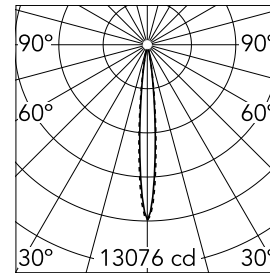

Light Shadow Adjustable Trim 4 Spots Optic Spot

■ ■ 03.8893.14A - Black/Black

Recessed integrated luminaire with 4 LED lighting spots. Remote power supply included (220-240V).

Main specifications

Number of heads	1	Net lumen (lm)	724
Lamp category	LED	Mountings	Ceiling recessed
Power (W)	10.8W	Environment	Indoor dry location
CCT (K)	2700K		
CRI	90		

Optical

Lighting type	Direct
LED type	Power LED
Light distribution	Symmetric
Optical type	Spot
Beam angle (°)	10
Beam angle C90-270 (°)	10

Beam Angle:	10°		
h(m)	E(lx)	D(m)	
1	13076	0.18	
2	3269	0.36	
3	1453	0.54	
4	817	0.72	
5	523	0.90	

Luminous flux luminaire
724 lm (EXTREME CUT OFF)

Electrical

Frequency (Hz)	50/60	Insulation class	II
Voltage (V)	220.00		
Dimmable	No		
Driver	Remote included		
Emergency	Without		

Physical

Color	Black/Black	Tilt (°)	30
Orientation	Adjustable	Length (mm)	156
Trim	yes		
Recessed depth (mm)	75		
Weight (kg)	0.34		