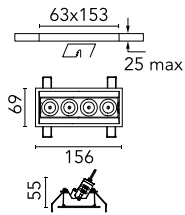

Light Shadow Adjustable Trim 4 Spots Optic Spot

03.8892.40A - White/White

Recessed integrated luminaire with 4 LED lighting spots. Remote power supply included (220-240V).

Main specifications

Number of heads	1	Net lumen (lm)	751
Lamp category	LED	Mountings	Ceiling recessed
Power (W)	10.8W	Environment	Indoor dry location
CCT (K)	2700K		
CRI	90		

Optical

Lighting type	Direct
LED type	Power LED
Light distribution	Symmetric
Optical type	Spot
Beam angle (°)	10
Beam angle C90-270 (°)	10

Beam Angle:	10°		
h(m)	E(lx)	D(m)	
1	13743	0.17	
2	3436	0.35	
3	1527	0.52	
4	859	0.70	
5	550	0.87	

Luminous flux luminaire
751 lm (EXTREME CUT OFF)

Electrical

Frequency (Hz)	50/60	Insulation class	II
Voltage (V)	220.00		
Dimmable	No		
Driver	Remote included		
Emergency	Without		

Physical

Color	White/White	Tilt (°)	30
Orientation	Adjustable	Length (mm)	156
Trim	yes		
Recessed depth (mm)	75		
Weight (kg)	0.34		