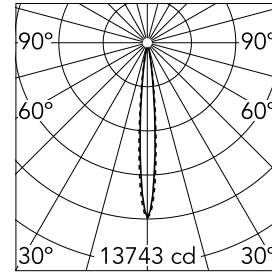

Light Shadow Adjustable Trim 4 Spots Optic Spot

03.8892.40A - White/White

Recessed integrated luminaire with 4 LED lighting spots. Remote power supply included (220-240V).

Main specifications

Number of heads	1	Net lumen (lm)	751
Lamp category	LED	Mountings	Ceiling recessed
Power (W)	10.8W	Environment	Indoor dry location
CCT (K)	2700K		
CRI	90		

Optical

Lighting type	Direct
LED type	Power LED
Light distribution	Symmetric
Optical type	Spot
Beam angle (°)	10
Beam angle C90-270 (°)	10

Beam Angle:	10°		
h(m)	E(lx)	D(m)	
1	13743	0.17	
2	3436	0.35	
3	1527	0.52	
4	859	0.70	
5	550	0.87	

Luminous flux luminaire
751 lm (EXTREME CUT OFF)

Electrical

Frequency (Hz)	50/60	Insulation class	II
Voltage (V)	220.00		
Dimmable	No		
Driver	Remote included		
Emergency	Without		

Physical

Color	White/White	Tilt (°)	30
Orientation	Adjustable	Length (mm)	156
Trim	yes		
Recessed depth (mm)	75		
Weight (kg)	0.34		