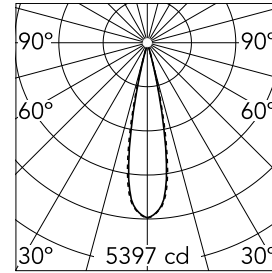

Light Shadow Adjustable Trim 4 Spots Optic Medium

03.9332.40A - White/Chrome

Recessed integrated luminaire with 4 LED lighting spots. Remote power supply included (220-240V).

Main specifications

Number of heads	1	Net lumen (lm)	802
Lamp category	LED	Mountings	Ceiling recessed
Power (W)	10.8W	Environment	Indoor dry location
CCT (K)	3000K		
CRI	90		

Optical

Lighting type	Direct
LED type	Power LED
Light distribution	Symmetric
Optical type	Medium
Beam angle (°)	22
Beam angle C90-270 (°)	22

Beam Angle:	22°		
h(m)	E(lx)	D(m)	
1	5397	0.39	
2	1349	0.77	
3	600	1.16	
4	337	1.55	
5	216	1.94	

Luminous flux luminaire
802 lm (EXTREME CUT OFF)

Electrical

Frequency (Hz)	50/60	Insulation class	II
Voltage (V)	220.00		
Dimmable	No		
Driver	Remote included		
Emergency	Without		

Physical

Color	White/Chrome	Tilt (°)	30
Orientation	Adjustable	Length (mm)	156
Trim	yes		
Recessed depth (mm)	75		
Weight (kg)	0.34		