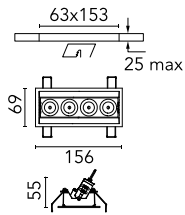

Light Shadow Adjustable Trim 4 Spots Optic Medium

03.9332.40A - White/Chrome

Recessed integrated luminaire with 4 LED lighting spots. Remote power supply included (220-240V).

Main specifications

Number of heads	1	Net lumen (lm)	802
Lamp category	LED	Mountings	Ceiling recessed
Power (W)	10.8W	Environment	Indoor dry location
CCT (K)	3000K		
CRI	90		

Optical

Lighting type	Direct
LED type	Power LED
Light distribution	Symmetric
Optical type	Medium
Beam angle (°)	22
Beam angle C90-270 (°)	22

Beam Angle:	22°		
h(m)	E(lx)	D(m)	
1	5397	0.39	
2	1349	0.77	
3	600	1.16	
4	337	1.55	
5	216	1.94	

Luminous flux luminaire
802 lm (EXTREME CUT OFF)

Electrical

Frequency (Hz)	50/60	Insulation class	II
Voltage (V)	220.00		
Dimmable	No		
Driver	Remote included		
Emergency	Without		

Physical

Color	White/Chrome	Tilt (°)	30
Orientation	Adjustable	Length (mm)	156
Trim	yes		
Recessed depth (mm)	75		
Weight (kg)	0.34		