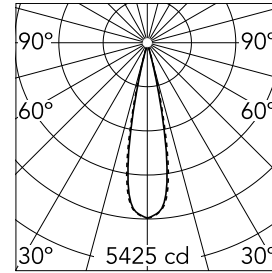

Light Shadow Adjustable Trim 4 Spots Optic Medium

■ ■ 03.9331.14A - Black/Black

Recessed integrated luminaire with 4 LED lighting spots. Remote power supply included (220-240V).

Main specifications

Number of heads	1	Net lumen (lm)	793
Lamp category	LED	Mountings	Ceiling recessed
Power (W)	10.8W	Environment	Indoor dry location
CCT (K)	3000K		
CRI	90		

Optical

Lighting type	Direct
LED type	Power LED
Light distribution	Symmetric
Optical type	Medium
Beam angle (°)	22
Beam angle C90-270 (°)	22

Beam Angle:	22°
h(m)	E(lx) D(m)
1	5425 0.39
2	1356 0.78
3	603 1.17
4	339 1.56
5	217 1.95

Luminous flux luminaire
793 lm (EXTREME CUT OFF)

Electrical

Frequency (Hz)	50/60	Insulation class	II
Voltage (V)	220.00		
Dimmable	No		
Driver	Remote included		
Emergency	Without		

Physical

Color	Black/Black	Tilt (°)	30
Orientation	Adjustable	Length (mm)	156
Trim	yes		
Recessed depth (mm)	75		
Weight (kg)	0.34		