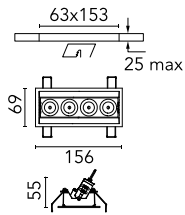

Light Shadow Adjustable Trim 4 Spots Optic Medium

■ ■ 03.9331.14A - Black/Black

Recessed integrated luminaire with 4 LED lighting spots. Remote power supply included (220-240V).

Main specifications

Number of heads	1	Net lumen (lm)	793
Lamp category	LED	Mountings	Ceiling recessed
Power (W)	10.8W	Environment	Indoor dry location
CCT (K)	3000K		
CRI	90		

Optical

Lighting type	Direct
LED type	Power LED
Light distribution	Symmetric
Optical type	Medium
Beam angle (°)	22
Beam angle C90-270 (°)	22

Beam Angle:	22°
h(m)	E(lx) D(m)
1	5425 0.39
2	1356 0.78
3	603 1.17
4	339 1.56
5	217 1.95

Luminous flux luminaire
793 lm (EXTREME CUT OFF)

Electrical

Frequency (Hz)	50/60	Insulation class	II
Voltage (V)	220.00		
Dimmable	No		
Driver	Remote included		
Emergency	Without		

Physical

Color	Black/Black	Tilt (°)	30
Orientation	Adjustable	Length (mm)	156
Trim	yes		
Recessed depth (mm)	75		
Weight (kg)	0.34		