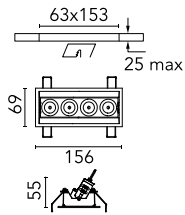

Light Shadow Adjustable Trim 4 Spots Optic Medium

03.9330.40A - White/White

Recessed integrated luminaire with 4 LED lighting spots. Remote power supply included (220-240V).

Main specifications

Number of heads	1	Net lumen (lm)	793
Lamp category	LED	Mountings	Ceiling recessed
Power (W)	10.8W	Environment	Indoor dry location
CCT (K)	3000K		
CRI	90		

Optical

Lighting type	Direct
LED type	Power LED
Light distribution	Symmetric
Optical type	Medium
Beam angle (°)	22
Beam angle C90-270 (°)	22

Beam Angle:	22°		
h(m)	E(lx)	D(m)	
1	5302	0.39	
2	1325	0.78	
3	589	1.17	
4	331	1.56	
5	212	1.95	

Luminous flux luminaire
793 lm (EXTREME CUT OFF)

Electrical

Frequency (Hz)	50/60	Insulation class	II
Voltage (V)	220.00		
Dimmable	No		
Driver	Remote included		
Emergency	Without		

Physical

Color	White/White	Tilt (°)	30
Orientation	Adjustable	Length (mm)	156
Trim	yes		
Recessed depth (mm)	75		
Weight (kg)	0.34		