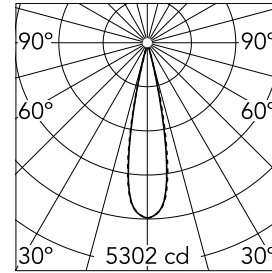

Light Shadow Adjustable Trim 4 Spots Optic Medium

03.9330.40A - White/White

Recessed integrated luminaire with 4 LED lighting spots. Remote power supply included (220-240V).

Main specifications

Number of heads	1	Net lumen (lm)	793
Lamp category	LED	Mountings	Ceiling recessed
Power (W)	10.8W	Environment	Indoor dry location
CCT (K)	3000K		
CRI	90		

Optical

Lighting type	Direct
LED type	Power LED
Light distribution	Symmetric
Optical type	Medium
Beam angle (°)	22
Beam angle C90-270 (°)	22

Beam Angle:	22°		
h(m)	E(lx)	D(m)	
1	5302	0.39	
2	1325	0.78	
3	589	1.17	
4	331	1.56	
5	212	1.95	

Luminous flux luminaire
793 lm (EXTREME CUT OFF)

Electrical

Frequency (Hz)	50/60	Insulation class	II
Voltage (V)	220.00		
Dimmable	No		
Driver	Remote included		
Emergency	Without		

Physical

Color	White/White	Tilt (°)	30
Orientation	Adjustable	Length (mm)	156
Trim	yes		
Recessed depth (mm)	75		
Weight (kg)	0.34		