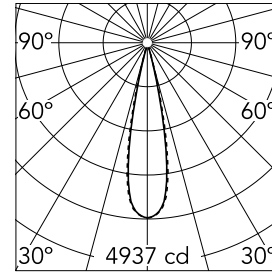

### Main specifications

<b>Number of heads</b>	1	<b>Net lumen (lm)</b>	738
<b>Lamp category</b>	LED	<b>Mountings</b>	Ceiling recessed
<b>Power (W)</b>	10.8W	<b>Environment</b>	Indoor dry location
<b>CCT (K)</b>	2700K		
<b>CRI</b>	90		

### Optical

<b>Lighting type</b>	Direct
<b>LED type</b>	Power LED
<b>Light distribution</b>	Symmetric
<b>Optical type</b>	Medium
<b>Beam angle (°)</b>	22
<b>Beam angle C90-270 (°)</b>	22

<b>Beam Angle:</b>	22°		
<b>h(m)</b>	<b>E(lx)</b>	<b>D(m)</b>	
1	4937	0.39	
2	1234	0.78	
3	549	1.17	
4	309	1.56	
5	197	1.95	

Luminous flux luminaire  
738 lm (EXTREME CUT OFF)

### Physical

<b>Color</b>	Black/Gold	<b>Tilt (°)</b>	30
<b>Orientation</b>	Adjustable	<b>Length (mm)</b>	156
<b>Trim</b>	yes		
<b>Recessed depth (mm)</b>	75		
<b>Weight (kg)</b>	0.34		