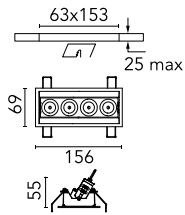

## Light Shadow Adjustable Trim 4 Spots Optic Medium

03.9323.14A - Black/Gold

Recessed integrated luminaire with 4 LED lighting spots. Remote power supply included (220-240V).

### Main specifications

<b>Number of heads</b>	1	<b>Net lumen (lm)</b>	738
<b>Lamp category</b>	LED	<b>Mountings</b>	Ceiling recessed
<b>Power (W)</b>	10.8W	<b>Environment</b>	Indoor dry location
<b>CCT (K)</b>	2700K		
<b>CRI</b>	90		

Luminous flux luminaire  
738 lm (EXTREME CUT OFF)

### Physical

<b>Color</b>	Black/Gold	<b>Tilt (°)</b>	30
<b>Orientation</b>	Adjustable	<b>Length (mm)</b>	156
<b>Trim</b>	yes		
<b>Recessed depth (mm)</b>	75		
<b>Weight (kg)</b>	0.34		