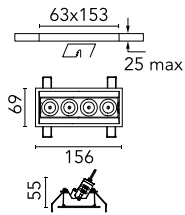

Light Shadow Adjustable Trim 4 Spots Optic Medium

03.9322.40A - White/Chrome

Recessed integrated luminaire with 4 LED lighting spots. Remote power supply included (220-240V).

Main specifications

| | | | |
|------------------------|-------|-----------------------|---------------------|
| Number of heads | 1 | Net lumen (lm) | 752 |
| Lamp category | LED | Mountings | Ceiling recessed |
| Power (W) | 10.8W | Environment | Indoor dry location |
| CCT (K) | 2700K | | |
| CRI | 90 | | |

| | | | |
|--------------------|--------------|-------------|--|
| Beam Angle: | 22° | | |
| h(m) | E(lx) | D(m) | |
| 1 | 5060 | 0.39 | |
| 2 | 1265 | 0.77 | |
| 3 | 562 | 1.16 | |
| 4 | 316 | 1.55 | |
| 5 | 202 | 1.94 | |

Physical

| | | | |
|----------------------------|--------------|--------------------|-----|
| Color | White/Chrome | Tilt (°) | 30 |
| Orientation | Adjustable | Length (mm) | 156 |
| Trim | yes | | |
| Recessed depth (mm) | 75 | | |
| Weight (kg) | 0.34 | | |