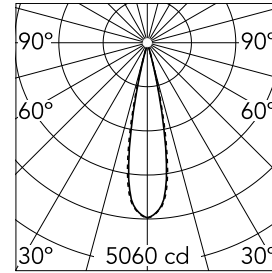

Light Shadow Adjustable Trim 4 Spots Optic Medium

03.9322.40A - White/Chrome

Recessed integrated luminaire with 4 LED lighting spots. Remote power supply included (220-240V).

Main specifications

| | | | |
|------------------------|-------|-----------------------|---------------------|
| Number of heads | 1 | Net lumen (lm) | 752 |
| Lamp category | LED | Mountings | Ceiling recessed |
| Power (W) | 10.8W | Environment | Indoor dry location |
| CCT (K) | 2700K | | |
| CRI | 90 | | |

Optical

| | |
|-------------------------------|-----------|
| Lighting type | Direct |
| LED type | Power LED |
| Light distribution | Symmetric |
| Optical type | Medium |
| Beam angle (°) | 22 |
| Beam angle C90-270 (°) | 22 |

| | | | |
|--------------------|--------------|-------------|--|
| Beam Angle: | 22° | | |
| h(m) | E(lx) | D(m) | |
| 1 | 5060 | 0.39 | |
| 2 | 1265 | 0.77 | |
| 3 | 562 | 1.16 | |
| 4 | 316 | 1.55 | |
| 5 | 202 | 1.94 | |

Physical

| | | | |
|----------------------------|--------------|--------------------|-----|
| Color | White/Chrome | Tilt (°) | 30 |
| Orientation | Adjustable | Length (mm) | 156 |
| Trim | yes | | |
| Recessed depth (mm) | 75 | | |
| Weight (kg) | 0.34 | | |