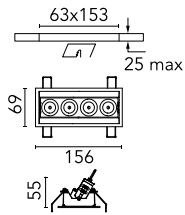

Light Shadow Adjustable Trim 4 Spots Optic Medium

03.9321.40A - White/Black

Recessed integrated luminaire with 4 LED lighting spots. Remote power supply included (220-240V).

Main specifications

| | | | |
|------------------------|-------|-----------------------|---------------------|
| Number of heads | 1 | Net lumen (lm) | 744 |
| Lamp category | LED | Mountings | Ceiling recessed |
| Power (W) | 10.8W | Environment | Indoor dry location |
| CCT (K) | 2700K | | |
| CRI | 90 | | |

| | | | |
|--------------------|--------------|-------------|--|
| Beam Angle: | 22° | | |
| h(m) | E(lx) | D(m) | |
| 1 | 5086 | 0.39 | |
| 2 | 1272 | 0.78 | |
| 3 | 565 | 1.17 | |
| 4 | 318 | 1.56 | |
| 5 | 203 | 1.95 | |

Physical

| | | | |
|----------------------------|-------------|--------------------|-----|
| Color | White/Black | Tilt (°) | 30 |
| Orientation | Adjustable | Length (mm) | 156 |
| Trim | yes | | |
| Recessed depth (mm) | 75 | | |
| Weight (kg) | 0.34 | | |