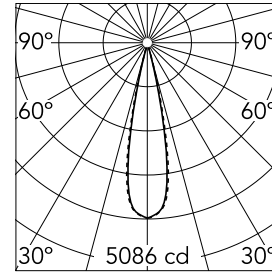

Light Shadow Adjustable Trim 4 Spots Optic Medium

03.9321.40A - White/Black

Recessed integrated luminaire with 4 LED lighting spots. Remote power supply included (220-240V).

Main specifications

| | | | |
|------------------------|-------|-----------------------|---------------------|
| Number of heads | 1 | Net lumen (lm) | 744 |
| Lamp category | LED | Mountings | Ceiling recessed |
| Power (W) | 10.8W | Environment | Indoor dry location |
| CCT (K) | 2700K | | |
| CRI | 90 | | |

Optical

| | |
|-------------------------------|-----------|
| Lighting type | Direct |
| LED type | Power LED |
| Light distribution | Symmetric |
| Optical type | Medium |
| Beam angle (°) | 22 |
| Beam angle C90-270 (°) | 22 |

| | | | |
|--------------------|--------------|-------------|--|
| Beam Angle: | 22° | | |
| h(m) | E(lx) | D(m) | |
| 1 | 5086 | 0.39 | |
| 2 | 1272 | 0.78 | |
| 3 | 565 | 1.17 | |
| 4 | 318 | 1.56 | |
| 5 | 203 | 1.95 | |

Physical

| | | | |
|----------------------------|-------------|--------------------|-----|
| Color | White/Black | Tilt (°) | 30 |
| Orientation | Adjustable | Length (mm) | 156 |
| Trim | yes | | |
| Recessed depth (mm) | 75 | | |
| Weight (kg) | 0.34 | | |