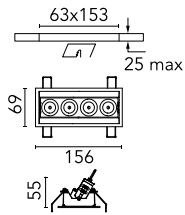

Light Shadow Adjustable Trim 4 Spots Optic Flood

03.9338.14A - Black/Gold

Recessed integrated luminaire with 4 LED lighting spots. Remote power supply included (220-240V).

Main specifications

Number of heads	1	Net lumen (lm)	781
Lamp category	LED	Mountings	Ceiling recessed
Power (W)	10.8W	Environment	Indoor dry location
CCT (K)	3000K		
CRI	90		

Optical

Lighting type	Direct
LED type	Power LED
Light distribution	Symmetric
Optical type	Flood
Beam angle (°)	33
Beam angle C90-270 (°)	33

Beam Angle:	33°		
h(m)	E(lx)	D(m)	
1	2403	0.60	
2	601	1.20	
3	267	1.79	
4	150	2.39	
5	96	2.99	

Luminous flux luminaire
781 lm (EXTREME CUT OFF)

Electrical

Frequency (Hz)	50/60	Insulation class	II
Voltage (V)	220.00		
Dimmable	No		
Driver	Remote included		
Emergency	Without		

Physical

Color	Black/Gold	Tilt (°)	30
Orientation	Adjustable	Length (mm)	156
Trim	yes		
Recessed depth (mm)	75		
Weight (kg)	0.34		