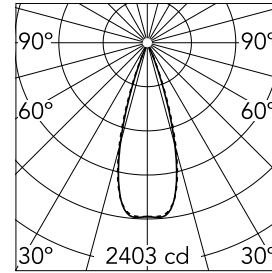

Light Shadow Adjustable Trim 4 Spots Optic Flood

03.9338.14A - Black/Gold

Recessed integrated luminaire with 4 LED lighting spots. Remote power supply included (220-240V).

Main specifications

Number of heads	1	Net lumen (lm)	781
Lamp category	LED	Mountings	Ceiling recessed
Power (W)	10.8W	Environment	Indoor dry location
CCT (K)	3000K		
CRI	90		

Optical

Lighting type	Direct
LED type	Power LED
Light distribution	Symmetric
Optical type	Flood
Beam angle (°)	33
Beam angle C90-270 (°)	33

Beam Angle:	33°		
h(m)	E(lx)	D(m)	
1	2403	0.60	
2	601	1.20	
3	267	1.79	
4	150	2.39	
5	96	2.99	

Luminous flux luminaire
781 lm (EXTREME CUT OFF)

Electrical

Frequency (Hz)	50/60	Insulation class	II
Voltage (V)	220.00		
Dimmable	No		
Driver	Remote included		
Emergency	Without		

Physical

Color	Black/Gold	Tilt (°)	30
Orientation	Adjustable	Length (mm)	156
Trim	yes		
Recessed depth (mm)	75		
Weight (kg)	0.34		