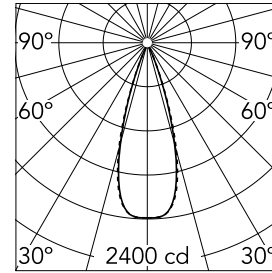

Light Shadow Adjustable Trim 4 Spots Optic Flood

■ ■ 03.9336.14A - Black/Black

Recessed integrated luminaire with 4 LED lighting spots. Remote power supply included (220-240V).

Main specifications

Number of heads	1	Net lumen (lm)	768
Lamp category	LED	Mountings	Ceiling recessed
Power (W)	10.8W	Environment	Indoor dry location
CCT (K)	3000K		
CRI	90		

Optical

Lighting type	Direct
LED type	Power LED
Light distribution	Symmetric
Optical type	Flood
Beam angle (°)	33
Beam angle C90-270 (°)	33

Beam Angle: 33°		
h(m)	E(lx)	D(m)
1	2400	0.60
2	600	1.19
3	267	1.79
4	150	2.39
5	96	2.99

Luminous flux luminaire
768 lm (EXTREME CUT OFF)

Electrical

Frequency (Hz)	50/60	Insulation class	II
Voltage (V)	220.00		
Dimmable	No		
Driver	Remote included		
Emergency	Without		

Physical

Color	Black/Black	Tilt (°)	30
Orientation	Adjustable	Length (mm)	156
Trim	yes		
Recessed depth (mm)	75		
Weight (kg)	0.34		