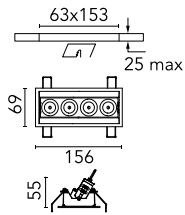

Light Shadow Adjustable Trim 4 Spots Optic Flood

■ ■ 03.9336.14A - Black/Black

Recessed integrated luminaire with 4 LED lighting spots. Remote power supply included (220-240V).

Main specifications

Number of heads	1	Net lumen (lm)	768
Lamp category	LED	Mountings	Ceiling recessed
Power (W)	10.8W	Environment	Indoor dry location
CCT (K)	3000K		
CRI	90		

Optical

Lighting type	Direct
LED type	Power LED
Light distribution	Symmetric
Optical type	Flood
Beam angle (°)	33
Beam angle C90-270 (°)	33

Beam Angle: 33°		
h(m)	E(lx)	D(m)
1	2400	0.60
2	600	1.19
3	267	1.79
4	150	2.39
5	96	2.99

Luminous flux luminaire
768 lm (EXTREME CUT OFF)

Electrical

Frequency (Hz)	50/60	Insulation class	II
Voltage (V)	220.00		
Dimmable	No		
Driver	Remote included		
Emergency	Without		

Physical

Color	Black/Black	Tilt (°)	30
Orientation	Adjustable	Length (mm)	156
Trim	yes		
Recessed depth (mm)	75		
Weight (kg)	0.34		