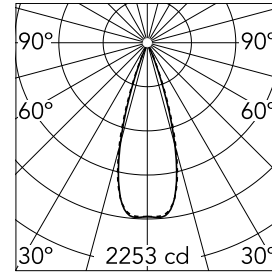

## Light Shadow Adjustable Trim 4 Spots Optic Flood

03.9328.40A - White/Gold

Recessed integrated luminaire with 4 LED lighting spots. Remote power supply included (220-240V).

### Main specifications

<b>Number of heads</b>	1	<b>Net lumen (lm)</b>	732
<b>Lamp category</b>	LED	<b>Mountings</b>	Ceiling recessed
<b>Power (W)</b>	10.8W	<b>Environment</b>	Indoor dry location
<b>CCT (K)</b>	2700K		
<b>CRI</b>	90		

### Optical

<b>Lighting type</b>	Direct
<b>LED type</b>	Power LED
<b>Light distribution</b>	Symmetric
<b>Optical type</b>	Flood
<b>Beam angle (°)</b>	33
<b>Beam angle C90-270 (°)</b>	33

<b>Beam Angle: 33°</b>		
<b>h(m)</b>	<b>E(lx)</b>	<b>D(m)</b>
1	2253	0.60
2	563	1.20
3	250	1.79
4	141	2.39
5	90	2.99

### Physical

<b>Color</b>	White/Gold	<b>Tilt (°)</b>	30
<b>Orientation</b>	Adjustable	<b>Length (mm)</b>	156
<b>Trim</b>	yes		
<b>Recessed depth (mm)</b>	75		
<b>Weight (kg)</b>	0.34		