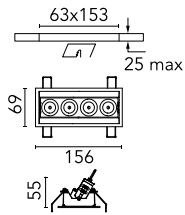

## Light Shadow Adjustable Trim 4 Spots Optic Flood

03.9328.40A - White/Gold

Recessed integrated luminaire with 4 LED lighting spots. Remote power supply included (220-240V).

### Main specifications

<b>Number of heads</b>	1	<b>Net lumen (lm)</b>	732
<b>Lamp category</b>	LED	<b>Mountings</b>	Ceiling recessed
<b>Power (W)</b>	10.8W	<b>Environment</b>	Indoor dry location
<b>CCT (K)</b>	2700K		
<b>CRI</b>	90		

### Physical

<b>Color</b>	White/Gold	<b>Tilt (°)</b>	30
<b>Orientation</b>	Adjustable	<b>Length (mm)</b>	156
<b>Trim</b>	yes		
<b>Recessed depth (mm)</b>	75		
<b>Weight (kg)</b>	0.34		