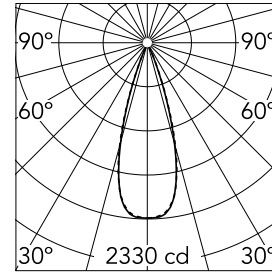

Light Shadow Adjustable Trim 4 Spots Optic Flood

03.9327.40A - White/Chrome

Recessed integrated luminaire with 4 LED lighting spots. Remote power supply included (220-240V).

Main specifications

Number of heads	1	Net lumen (lm)	752
Lamp category	LED	Mountings	Ceiling recessed
Power (W)	10.8W	Environment	Indoor
CCT (K)	2700K		
CRI	90		

Optical

Lighting type	Direct
LED type	Power LED
Light distribution	Symmetric
Optical type	Flood
Beam angle (°)	33
Beam angle C90-270 (°)	33

Beam Angle: 33°		
h(m)	E(lx)	D(m)
1	2330	0.60
2	582	1.19
3	259	1.79
4	146	2.38
5	93	2.98

Luminous flux luminaire
752 lm (EXTREME CUT OFF)

Electrical

Frequency (Hz)	50/60	Emergency	Without
Voltage (V)	220.00	Insulation class	II
Dimmable	No		
Driver	Remote		
Driver type	Electronic		

Physical

Color	White/Chrome	Tilt (°)	30
Orientation	Adjustable	Length (mm)	156
Trim	yes		
Recessed depth (mm)	75		
Weight (kg)	0.34		