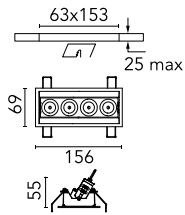

Light Shadow Adjustable Trim 4 Spots Optic Flood

03.9327.40A - White/Chrome

Recessed integrated luminaire with 4 LED lighting spots. Remote power supply included (220-240V).

Main specifications

Number of heads	1	Net lumen (lm)	752
Lamp category	LED	Mountings	Ceiling recessed
Power (W)	10.8W	Environment	Indoor
CCT (K)	2700K		
CRI	90		

Optical

Lighting type	Direct
LED type	Power LED
Light distribution	Symmetric
Optical type	Flood
Beam angle (°)	33
Beam angle C90-270 (°)	33

Beam Angle: 33°		
h(m)	E(lx)	D(m)
1	2330	0.60
2	582	1.19
3	259	1.79
4	146	2.38
5	93	2.98

Luminous flux luminaire
752 lm (EXTREME CUT OFF)

Electrical

Frequency (Hz)	50/60	Emergency	Without
Voltage (V)	220.00	Insulation class	II
Dimmable	No		
Driver	Remote		
Driver type	Electronic		

Physical

Color	White/Chrome	Tilt (°)	30
Orientation	Adjustable	Length (mm)	156
Trim	yes		
Recessed depth (mm)	75		
Weight (kg)	0.34		