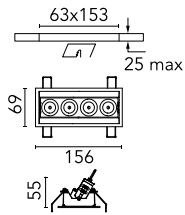

Light Shadow Adjustable Trim 4 Spots Optic Flood

03.9326.40A - White/Black

Recessed integrated luminaire with 4 LED lighting spots. Remote power supply included (220-240V).

Main specifications

Number of heads	1	Net lumen (lm)	720
Lamp category	LED	Mountings	Ceiling recessed
Power (W)	10.8W	Environment	Indoor dry location
CCT (K)	2700K		
CRI	90		

Optical

Lighting type	Direct
LED type	Power LED
Light distribution	Symmetric
Optical type	Flood
Beam angle (°)	33
Beam angle C90-270 (°)	33

Beam Angle: 33°		
h(m)	E(lx)	D(m)
1	2250	0.60
2	563	1.19
3	250	1.79
4	141	2.39
5	90	2.99

Luminous flux luminaire
720 lm (EXTREME CUT OFF)

Electrical

Frequency (Hz)	50/60	Insulation class	II
Voltage (V)	220.00		
Dimmable	No		
Driver	Remote included		
Emergency	Without		

Physical

Color	White/Black	Tilt (°)	30
Orientation	Adjustable	Length (mm)	156
Trim	yes		
Recessed depth (mm)	75		
Weight (kg)	0.34		