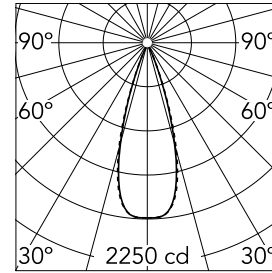

Light Shadow Adjustable Trim 4 Spots Optic Flood

03.9326.40A - White/Black

Recessed integrated luminaire with 4 LED lighting spots. Remote power supply included (220-240V).

Main specifications

Number of heads	1	Net lumen (lm)	720
Lamp category	LED	Mountings	Ceiling recessed
Power (W)	10.8W	Environment	Indoor dry location
CCT (K)	2700K		
CRI	90		

Optical

Lighting type	Direct
LED type	Power LED
Light distribution	Symmetric
Optical type	Flood
Beam angle (°)	33
Beam angle C90-270 (°)	33

Beam Angle: 33°		
h(m)	E(lx)	D(m)
1	2250	0.60
2	563	1.19
3	250	1.79
4	141	2.39
5	90	2.99

Luminous flux luminaire
720 lm (EXTREME CUT OFF)

Electrical

Frequency (Hz)	50/60	Insulation class	II
Voltage (V)	220.00		
Dimmable	No		
Driver	Remote included		
Emergency	Without		

Physical

Color	White/Black	Tilt (°)	30
Orientation	Adjustable	Length (mm)	156
Trim	yes		
Recessed depth (mm)	75		
Weight (kg)	0.34		