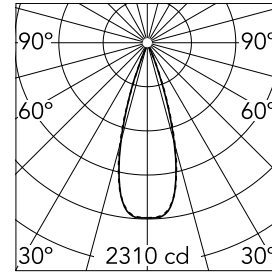

Light Shadow Adjustable Trim 4 Spots Optic Flood

03.9325.40A - White/White

Recessed integrated luminaire with 4 LED lighting spots. Remote power supply included (220-240V).

Main specifications

Number of heads	1	Net lumen (lm)	741
Lamp category	LED	Mountings	Ceiling recessed
Power (W)	10.8W	Environment	Indoor dry location
CCT (K)	2700K		
CRI	90		

Optical

Lighting type	Direct
LED type	Power LED
Light distribution	Symmetric
Optical type	Flood
Beam angle (°)	33
Beam angle C90-270 (°)	33

Beam Angle: 33°		
h(m)	E(lx)	D(m)
1	2310	0.59
2	577	1.18
3	257	1.78
4	144	2.37
5	92	2.96

Luminous flux luminaire
741 lm (EXTREME CUT OFF)

Electrical

Frequency (Hz)	50/60	Insulation class	II
Voltage (V)	220.00		
Dimmable	No		
Driver	Remote included		
Emergency	Without		

Physical

Color	White/White	Tilt (°)	30
Orientation	Adjustable	Length (mm)	156
Trim	yes		
Recessed depth (mm)	75		
Weight (kg)	0.34		