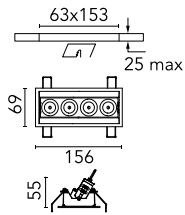

Light Shadow Adjustable Trim 4 Spots Optic Flood

03.9325.40A - White/White

Recessed integrated luminaire with 4 LED lighting spots. Remote power supply included (220-240V).

Main specifications

Number of heads	1	Net lumen (lm)	741
Lamp category	LED	Mountings	Ceiling recessed
Power (W)	10.8W	Environment	Indoor dry location
CCT (K)	2700K		
CRI	90		

Optical

Lighting type	Direct
LED type	Power LED
Light distribution	Symmetric
Optical type	Flood
Beam angle (°)	33
Beam angle C90-270 (°)	33

Beam Angle: 33°		
h(m)	E(lx)	D(m)
1	2310	0.59
2	577	1.18
3	257	1.78
4	144	2.37
5	92	2.96

Luminous flux luminaire
741 lm (EXTREME CUT OFF)

Electrical

Frequency (Hz)	50/60	Insulation class	II
Voltage (V)	220.00		
Dimmable	No		
Driver	Remote included		
Emergency	Without		

Physical

Color	White/White	Tilt (°)	30
Orientation	Adjustable	Length (mm)	156
Trim	yes		
Recessed depth (mm)	75		
Weight (kg)	0.34		