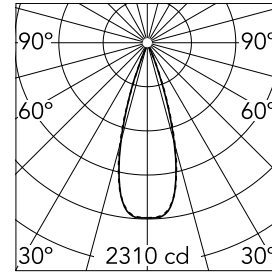

Light Shadow Adjustable Trim 4 Spots Optic Flood

■ □ 03.9325.14A - Black/White

Recessed integrated luminaire with 4 LED lighting spots. Remote power supply included (220-240V).

Main specifications

Number of heads	1	Net lumen (lm)	741
Lamp category	LED	Mountings	Ceiling recessed
Power (W)	10.8W	Environment	Indoor dry location
CCT (K)	2700K		
CRI	90		

Optical

Lighting type	Direct
LED type	Power LED
Light distribution	Symmetric
Optical type	Flood
Beam angle (°)	33
Beam angle C90-270 (°)	33

Beam Angle: 33°		
h(m)	E(lx)	D(m)
1	2310	0.59
2	577	1.18
3	257	1.78
4	144	2.37
5	92	2.96

Luminous flux luminaire
741 lm (EXTREME CUT OFF)

Electrical

Frequency (Hz)	50/60	Insulation class	II
Voltage (V)	220.00		
Dimmable	No		
Driver	Remote included		
Emergency	Without		

Physical

Color	Black/White	Tilt (°)	30
Orientation	Adjustable	Length (mm)	156
Trim	yes		
Recessed depth (mm)	75		
Weight (kg)	0.34		