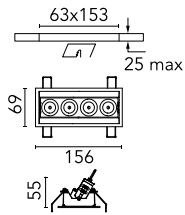

Light Shadow Adjustable Trim 4 Spots Optic Flood

■ □ 03.9325.14A - Black/White

Recessed integrated luminaire with 4 LED lighting spots. Remote power supply included (220-240V).

Main specifications

Number of heads	1	Net lumen (lm)	741
Lamp category	LED	Mountings	Ceiling recessed
Power (W)	10.8W	Environment	Indoor dry location
CCT (K)	2700K		
CRI	90		

Optical

Lighting type	Direct
LED type	Power LED
Light distribution	Symmetric
Optical type	Flood
Beam angle (°)	33
Beam angle C90-270 (°)	33

Beam Angle: 33°		
h(m)	E(lx)	D(m)
1	2310	0.59
2	577	1.18
3	257	1.78
4	144	2.37
5	92	2.96

Luminous flux luminaire
741 lm (EXTREME CUT OFF)

Electrical

Frequency (Hz)	50/60	Insulation class	II
Voltage (V)	220.00		
Dimmable	No		
Driver	Remote included		
Emergency	Without		

Physical

Color	Black/White	Tilt (°)	30
Orientation	Adjustable	Length (mm)	156
Trim	yes		
Recessed depth (mm)	75		
Weight (kg)	0.34		