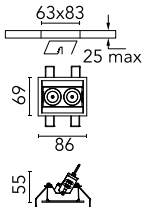

Light Shadow Adjustable Trim 2 Spots Optic Wide Flood

03.7307.40A - White/Gold

Recessed integrated luminaire with 2 LED lighting spots. Remote power supply included (220-240V).

Main specifications

Number of heads	1	Net lumen (lm)	452
Lamp category	LED	Mountings	Ceiling recessed
Power (W)	5.4W	Environment	Indoor
CCT (K)	3000K		
CRI	90		

Optical

Lighting type	Direct
LED type	Power LED
Light distribution	Symmetric
Optical type	Wide flood
Beam angle (°)	46
Beam angle C90-270 (°)	46

Beam Angle:	46°		
h(m)	E(lx)	D(m)	
1	833	0.84	
2	208	1.69	
3	93	2.53	
4	52	3.38	
5	33	4.22	

Luminous flux luminaire
452 lm (EXTREME CUT OFF)

Electrical

Frequency (Hz)	50/60	Emergency	Without
Voltage (V)	220.00	Insulation class	II
Dimmable	No		
Driver	Remote		
Driver type	Electronic		

Physical

Color	White/Gold	Tilt (°)	30
Orientation	Adjustable	Length (mm)	86
Trim	yes		
Recessed depth (mm)	150		
Weight (kg)	0.25		