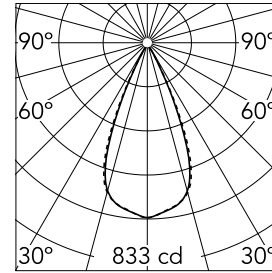

Light Shadow Adjustable Trim 2 Spots Optic Wide Flood

03.7307.40A - White/Gold

Recessed integrated luminaire with 2 LED lighting spots. Remote power supply included (220-240V).

Main specifications

Number of heads	1	Net lumen (lm)	452
Lamp category	LED	Mountings	Ceiling recessed
Power (W)	5.4W	Environment	Indoor
CCT (K)	3000K		
CRI	90		

Optical

Lighting type	Direct
LED type	Power LED
Light distribution	Symmetric
Optical type	Wide flood
Beam angle (°)	46
Beam angle C90-270 (°)	46

Beam Angle:	46°		
h(m)	E(lx)	D(m)	
1	833	0.84	
2	208	1.69	
3	93	2.53	
4	52	3.38	
5	33	4.22	

Luminous flux luminaire
452 lm (EXTREME CUT OFF)

Electrical

Frequency (Hz)	50/60	Emergency	Without
Voltage (V)	220.00	Insulation class	II
Dimmable	No		
Driver	Remote		
Driver type	Electronic		

Physical

Color	White/Gold	Tilt (°)	30
Orientation	Adjustable	Length (mm)	86
Trim	yes		
Recessed depth (mm)	150		
Weight (kg)	0.25		