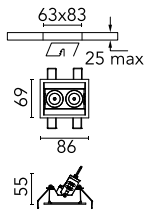

Light Shadow Adjustable Trim 2 Spots Optic Wide Flood

03.7304.40A - White/White

Recessed integrated luminaire with 2 LED lighting spots. Remote power supply included (220-240V).

Main specifications

Number of heads	1	Net lumen (lm)	462
Lamp category	LED	Mountings	Ceiling recessed
Power (W)	5.4W	Environment	Indoor dry location
CCT (K)	3000K		
CRI	90		

Optical

Lighting type	Direct
LED type	Power LED
Light distribution	Symmetric
Optical type	Wide flood
Beam angle (°)	45
Beam angle C90-270 (°)	45

Beam Angle:	45°		
	h(m)	E(lx)	D(m)
1	861	0.83	
2	215	1.67	
3	96	2.50	
4	54	3.34	
5	34	4.17	

Luminous flux luminaire
462 lm (EXTREME CUT OFF)

Electrical

Frequency (Hz)	50/60	Insulation class	II
Voltage (V)	220.00		
Dimmable	No		
Driver	Remote included		
Emergency	Without		

Physical

Color	White/White	Tilt (°)	30
Orientation	Adjustable	Length (mm)	86
Trim	yes		
Recessed depth (mm)	150		
Weight (kg)	0.25		