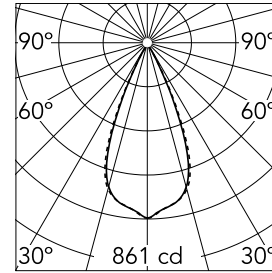

Light Shadow Adjustable Trim 2 Spots Optic Wide Flood

03.7304.40A - White/White

Recessed integrated luminaire with 2 LED lighting spots. Remote power supply included (220-240V).

Main specifications

Number of heads	1	Net lumen (lm)	462
Lamp category	LED	Mountings	Ceiling recessed
Power (W)	5.4W	Environment	Indoor dry location
CCT (K)	3000K		
CRI	90		

Optical

Lighting type	Direct
LED type	Power LED
Light distribution	Symmetric
Optical type	Wide flood
Beam angle (°)	45
Beam angle C90-270 (°)	45

Beam Angle:	45°		
	h(m)	E(lx)	D(m)
1	861	0.83	
2	215	1.67	
3	96	2.50	
4	54	3.34	
5	34	4.17	

Luminous flux luminaire
462 lm (EXTREME CUT OFF)

Electrical

Frequency (Hz)	50/60	Insulation class	II
Voltage (V)	220.00		
Dimmable	No		
Driver	Remote included		
Emergency	Without		

Physical

Color	White/White	Tilt (°)	30
Orientation	Adjustable	Length (mm)	86
Trim	yes		
Recessed depth (mm)	150		
Weight (kg)	0.25		