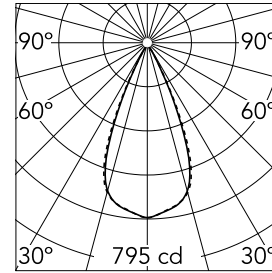

Light Shadow Adjustable Trim 2 Spots Optic Wide Flood

03.7303.14A - Black/Gold

Recessed integrated luminaire with 2 LED lighting spots. Remote power supply included (220-240V).

Main specifications

Number of heads	1	Net lumen (lm)	432
Lamp category	LED	Mountings	Ceiling recessed
Power (W)	5.4W	Environment	Indoor dry location
CCT (K)	2700K		
CRI	90		

Optical

Lighting type	Direct
LED type	Power LED
Light distribution	Symmetric
Optical type	Wide flood
Beam angle (°)	46
Beam angle C90-270 (°)	46

Beam Angle:	46°		
	h(m)	E(lx)	D(m)
1	795	0.84	
2	199	1.69	
3	88	2.53	
4	50	3.38	
5	32	4.22	

Luminous flux luminaire
432 lm (EXTREME CUT OFF)

Electrical

Frequency (Hz)	50/60	Insulation class	II
Voltage (V)	220.00		
Dimmable	No		
Driver	Remote included		
Emergency	Without		

Physical

Color	Black/Gold	Tilt (°)	30
Orientation	Adjustable	Length (mm)	86
Trim	yes		
Recessed depth (mm)	150		
Weight (kg)	0.25		