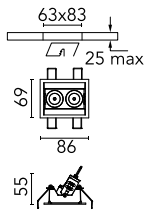

Light Shadow Adjustable Trim 2 Spots Optic Wide Flood

03.7303.14A - Black/Gold

Recessed integrated luminaire with 2 LED lighting spots. Remote power supply included (220-240V).

Main specifications

Number of heads	1	Net lumen (lm)	432
Lamp category	LED	Mountings	Ceiling recessed
Power (W)	5.4W	Environment	Indoor dry location
CCT (K)	2700K		
CRI	90		

Optical

Lighting type	Direct
LED type	Power LED
Light distribution	Symmetric
Optical type	Wide flood
Beam angle (°)	46
Beam angle C90-270 (°)	46

Beam Angle:	46°		
	h(m)	E(lx)	D(m)
1	795	0.84	
2	199	1.69	
3	88	2.53	
4	50	3.38	
5	32	4.22	

Luminous flux luminaire
432 lm (EXTREME CUT OFF)

Electrical

Frequency (Hz)	50/60	Insulation class	II
Voltage (V)	220.00		
Dimmable	No		
Driver	Remote included		
Emergency	Without		

Physical

Color	Black/Gold	Tilt (°)	30
Orientation	Adjustable	Length (mm)	86
Trim	yes		
Recessed depth (mm)	150		
Weight (kg)	0.25		