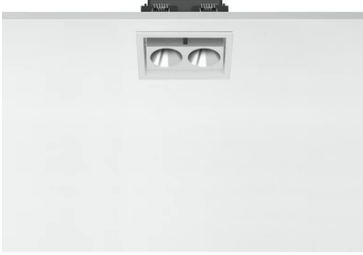

Light Shadow Adjustable Trim 2 Spots Optic Wide Flood

03.7302.40A - White/Chrome

Recessed integrated luminaire with 2 LED lighting spots. Remote power supply included (220-240V).

Main specifications

Number of heads	1	Net lumen (lm)	446
Lamp category	LED	Mountings	Ceiling recessed
Power (W)	5.4W	Environment	Indoor
CCT (K)	2700K		
CRI	90		

Optical

Lighting type	Direct
LED type	Power LED
Light distribution	Symmetric
Optical type	Wide flood
Beam angle (°)	44
Beam angle C90-270 (°)	44

Beam Angle:	44°		
h(m)	E(lx)	D(m)	
1	929	0.80	
2	232	1.60	
3	103	2.40	
4	58	3.19	
5	37	3.99	

Luminous flux luminaire
446 lm (EXTREME CUT OFF)

Electrical

Frequency (Hz)	50/60	Emergency	Without
Voltage (V)	220.00	Insulation class	II
Dimmable	No		
Driver	Remote		
Driver type	Electronic		

Physical

Color	White/Chrome	Tilt (°)	30
Orientation	Adjustable	Length (mm)	86
Trim	yes		
Recessed depth (mm)	150		
Weight (kg)	0.25		