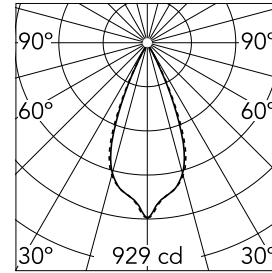

Light Shadow Adjustable Trim 2 Spots Optic Wide Flood

03.7302.40A - White/Chrome

Recessed integrated luminaire with 2 LED lighting spots. Remote power supply included (220-240V).

Main specifications

Number of heads	1	Net lumen (lm)	446
Lamp category	LED	Mountings	Ceiling recessed
Power (W)	5.4W	Environment	Indoor
CCT (K)	2700K		
CRI	90		

Optical

Lighting type	Direct
LED type	Power LED
Light distribution	Symmetric
Optical type	Wide flood
Beam angle (°)	44
Beam angle C90-270 (°)	44

Beam Angle:	44°		
h(m)	E(lx)	D(m)	
1	929	0.80	
2	232	1.60	
3	103	2.40	
4	58	3.19	
5	37	3.99	

Luminous flux luminaire
446 lm (EXTREME CUT OFF)

Electrical

Frequency (Hz)	50/60	Emergency	Without
Voltage (V)	220.00	Insulation class	II
Dimmable	No		
Driver	Remote		
Driver type	Electronic		

Physical

Color	White/Chrome	Tilt (°)	30
Orientation	Adjustable	Length (mm)	86
Trim	yes		
Recessed depth (mm)	150		
Weight (kg)	0.25		