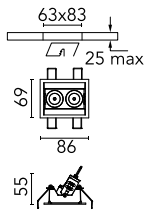

Light Shadow Adjustable Trim 2 Spots Optic Wide Flood

03.7302.40A - White/Chrome

Recessed integrated luminaire with 2 LED lighting spots. Remote power supply included (220-240V).

Main specifications

Number of heads	1	Net lumen (lm)	446
Lamp category	LED	Mountings	Ceiling recessed
Power (W)	5.4W	Environment	Indoor
CCT (K)	2700K		
CRI	90		

Optical

Lighting type	Direct
LED type	Power LED
Light distribution	Symmetric
Optical type	Wide flood
Beam angle (°)	44
Beam angle C90-270 (°)	44

Beam Angle:	44°		
h(m)	E(lx)	D(m)	
1	929	0.80	
2	232	1.60	
3	103	2.40	
4	58	3.19	
5	37	3.99	

Luminous flux luminaire
446 lm (EXTREME CUT OFF)

Electrical

Frequency (Hz)	50/60	Emergency	Without
Voltage (V)	220.00	Insulation class	II
Dimmable	No		
Driver	Remote		
Driver type	Electronic		

Physical

Color	White/Chrome	Tilt (°)	30
Orientation	Adjustable	Length (mm)	86
Trim	yes		
Recessed depth (mm)	150		
Weight (kg)	0.25		