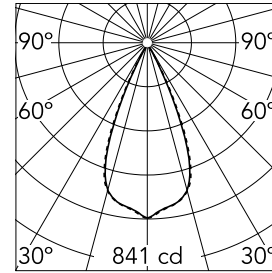

Light Shadow Adjustable Trim 2 Spots Optic Wide Flood

03.7301.40A - White/Black

Recessed integrated luminaire with 2 LED lighting spots. Remote power supply included (220-240V).

Main specifications

Number of heads	1	Net lumen (lm)	443
Lamp category	LED	Mountings	Ceiling recessed
Power (W)	5.4W	Environment	Indoor dry location
CCT (K)	2700K		
CRI	90		

Optical

Lighting type	Direct
LED type	Power LED
Light distribution	Symmetric
Optical type	Wide flood
Beam angle (°)	46
Beam angle C90-270 (°)	46

Beam Angle:	46°		
h(m)	E(lx)	D(m)	
1	841	0.84	
2	210	1.69	
3	93	2.53	
4	53	3.38	
5	34	4.22	

Luminous flux luminaire
443 lm (EXTREME CUT OFF)

Electrical

Frequency (Hz)	50/60	Insulation class	II
Voltage (V)	220.00		
Dimmable	No		
Driver	Remote included		
Emergency	Without		

Physical

Color	White/Black	Tilt (°)	30
Orientation	Adjustable	Length (mm)	86
Trim	yes		
Recessed depth (mm)	150		
Weight (kg)	0.25		