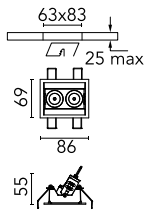

Light Shadow Adjustable Trim 2 Spots Optic Wide Flood

03.7301.40A - White/Black

Recessed integrated luminaire with 2 LED lighting spots. Remote power supply included (220-240V).

Main specifications

Number of heads	1	Net lumen (lm)	443
Lamp category	LED	Mountings	Ceiling recessed
Power (W)	5.4W	Environment	Indoor dry location
CCT (K)	2700K		
CRI	90		

Optical

Lighting type	Direct
LED type	Power LED
Light distribution	Symmetric
Optical type	Wide flood
Beam angle (°)	46
Beam angle C90-270 (°)	46

Beam Angle:	46°		
h(m)	E(lx)	D(m)	
1	841	0.84	
2	210	1.69	
3	93	2.53	
4	53	3.38	
5	34	4.22	

Luminous flux luminaire
443 lm (EXTREME CUT OFF)

Electrical

Frequency (Hz)	50/60	Insulation class	II
Voltage (V)	220.00		
Dimmable	No		
Driver	Remote included		
Emergency	Without		

Physical

Color	White/Black	Tilt (°)	30
Orientation	Adjustable	Length (mm)	86
Trim	yes		
Recessed depth (mm)	150		
Weight (kg)	0.25		