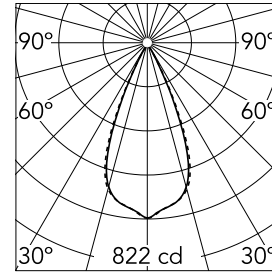

## Light Shadow Adjustable Trim 2 Spots Optic Wide Flood

03.7300.40A - White/White

Recessed integrated luminaire with 2 LED lighting spots. Remote power supply included (220-240V).

### Optical

<b>Lighting type</b>	Direct
<b>LED type</b>	Power LED
<b>Light distribution</b>	Symmetric
<b>Optical type</b>	Wide flood
<b>Beam angle (°)</b>	45
<b>Beam angle C90-270 (°)</b>	45

<b>Beam Angle:</b>	45°		
	<b>h(m)</b>	<b>E(lx)</b>	<b>D(m)</b>
1	822	0.83	
2	205	1.67	
3	91	2.50	
4	51	3.34	
5	33	4.17	

Luminous flux luminaire  
441 lm (EXTREME CUT OFF)

### Physical

<b>Color</b>	White/White	<b>Tilt (°)</b>	30
<b>Orientation</b>	Adjustable	<b>Length (mm)</b>	86
<b>Trim</b>	yes		
<b>Recessed depth (mm)</b>	150		
<b>Weight (kg)</b>	0.25		