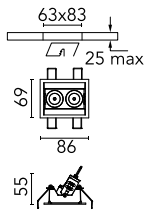

## Light Shadow Adjustable Trim 2 Spots Optic Wide Flood

03.7300.40A - White/White

Recessed integrated luminaire with 2 LED lighting spots. Remote power supply included (220-240V).

### Main specifications

<b>Number of heads</b>	1	<b>Net lumen (lm)</b>	441
<b>Lamp category</b>	LED	<b>Mountings</b>	Ceiling recessed
<b>Power (W)</b>	5.4W	<b>Environment</b>	Indoor dry location
<b>CCT (K)</b>	2700K		
<b>CRI</b>	90		

### Physical

<b>Color</b>	White/White	<b>Tilt (°)</b>	30
<b>Orientation</b>	Adjustable	<b>Length (mm)</b>	86
<b>Trim</b>	yes		
<b>Recessed depth (mm)</b>	150		
<b>Weight (kg)</b>	0.25		