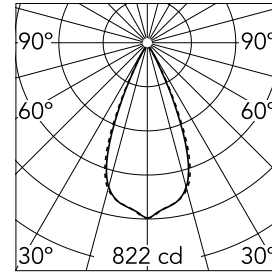

Light Shadow Adjustable Trim 2 Spots Optic Wide Flood

■ □ 03.7300.14A - Black/White

Recessed integrated luminaire with 2 LED lighting spots. Remote power supply included (220-240V).

Main specifications

Number of heads	1	Net lumen (lm)	441
Lamp category	LED	Mountings	Ceiling recessed
Power (W)	5.4W	Environment	Indoor dry location
CCT (K)	2700K		
CRI	90		

Optical

Lighting type	Direct
LED type	Power LED
Light distribution	Symmetric
Optical type	Wide flood
Beam angle (°)	45
Beam angle C90-270 (°)	45

Beam Angle:	45°		
	h(m)	E(lx)	D(m)
1	822	0.83	
2	205	1.67	
3	91	2.50	
4	51	3.34	
5	33	4.17	

Luminous flux luminaire
441 lm (EXTREME CUT OFF)

Electrical

Frequency (Hz)	50/60	Insulation class	II
Voltage (V)	220.00		
Dimmable	No		
Driver	Remote included		
Emergency	Without		

Physical

Color	Black/White	Tilt (°)	30
Orientation	Adjustable	Length (mm)	86
Trim	yes		
Recessed depth (mm)	150		
Weight (kg)	0.25		