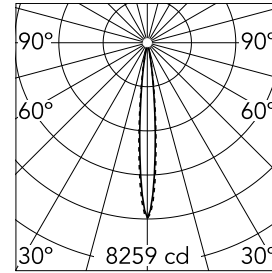

### Main specifications

<b>Number of heads</b>	1	<b>Net lumen (lm)</b>	458
<b>Lamp category</b>	LED	<b>Mountings</b>	Ceiling recessed
<b>Power (W)</b>	5.4W	<b>Environment</b>	Indoor dry location
<b>CCT (K)</b>	3000K		
<b>CRI</b>	90		

### Optical

<b>Lighting type</b>	Direct
<b>LED type</b>	Power LED
<b>Light distribution</b>	Symmetric
<b>Optical type</b>	Spot
<b>Beam angle (°)</b>	10
<b>Beam angle C90-270 (°)</b>	10

<b>Beam Angle:</b>	10°		
<b>h(m)</b>	<b>E(lx)</b>	<b>D(m)</b>	
1	8259	0.18	
2	2065	0.36	
3	918	0.54	
4	516	0.72	
5	330	0.90	

Luminous flux luminaire  
458 lm (EXTREME CUT OFF)

### Physical

<b>Color</b>	Black/Black	<b>Tilt (°)</b>	30
<b>Orientation</b>	Adjustable	<b>Length (mm)</b>	86
<b>Trim</b>	yes		
<b>Recessed depth (mm)</b>	150		
<b>Weight (kg)</b>	0.25		