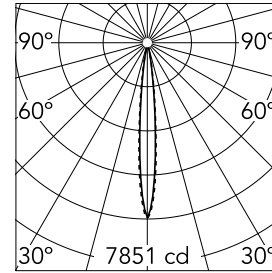

Light Shadow Adjustable Trim 2 Spots Optic Spot

03.8887.40A - White/Gold

Recessed integrated luminaire with 2 LED lighting spots. Remote power supply included (220-240V).

Main specifications

Number of heads	1	Net lumen (lm)	444
Lamp category	LED	Mountings	Ceiling recessed
Power (W)	5.4W	Environment	Indoor
CCT (K)	2700K		
CRI	90		

Optical

Lighting type	Direct
LED type	Power LED
Light distribution	Symmetric
Optical type	Spot
Beam angle (°)	10
Beam angle C90-270 (°)	10

Beam Angle:	10°		
h(m)	E(lx)	D(m)	
1	7851	0.18	
2	1963	0.36	
3	872	0.55	
4	491	0.73	
5	314	0.91	

Luminous flux luminaire
444 lm (EXTREME CUT OFF)

Electrical

Frequency (Hz)	50/60	Emergency	Without
Voltage (V)	220.00	Insulation class	II
Dimmable	No		
Driver	Remote		
Driver type	Electronic		

Physical

Color	White/Gold	Tilt (°)	30
Orientation	Adjustable	Length (mm)	86
Trim	yes		
Recessed depth (mm)	150		
Weight (kg)	0.25		