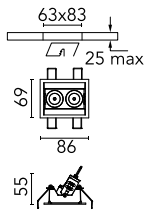

Light Shadow Adjustable Trim 2 Spots Optic Spot

03.8887.40A - White/Gold

Recessed integrated luminaire with 2 LED lighting spots. Remote power supply included (220-240V).

Main specifications

Number of heads	1	Net lumen (lm)	444
Lamp category	LED	Mountings	Ceiling recessed
Power (W)	5.4W	Environment	Indoor
CCT (K)	2700K		
CRI	90		

Optical

Lighting type	Direct
LED type	Power LED
Light distribution	Symmetric
Optical type	Spot
Beam angle (°)	10
Beam angle C90-270 (°)	10

Beam Angle:	10°		
h(m)	E(lx)	D(m)	
1	7851	0.18	
2	1963	0.36	
3	872	0.55	
4	491	0.73	
5	314	0.91	

Luminous flux luminaire
444 lm (EXTREME CUT OFF)

Electrical

Frequency (Hz)	50/60	Emergency	Without
Voltage (V)	220.00	Insulation class	II
Dimmable	No		
Driver	Remote		
Driver type	Electronic		

Physical

Color	White/Gold	Tilt (°)	30
Orientation	Adjustable	Length (mm)	86
Trim	yes		
Recessed depth (mm)	150		
Weight (kg)	0.25		