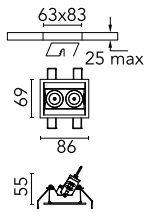

Light Shadow Adjustable Trim 2 Spots Optic Spot

03.8885.40A - White/Black

Recessed integrated luminaire with 2 LED lighting spots. Remote power supply included (220-240V).

Main specifications

Number of heads	1	Net lumen (lm)	437
Lamp category	LED	Mountings	Ceiling recessed
Power (W)	5.4W	Environment	Indoor dry location
CCT (K)	2700K		
CRI	90		

Optical

Lighting type	Direct
LED type	Power LED
Light distribution	Symmetric
Optical type	Spot
Beam angle (°)	10
Beam angle C90-270 (°)	10

Beam Angle:	10°		
h(m)	E(lx)	D(m)	
1	7883	0.18	
2	1971	0.36	
3	876	0.54	
4	493	0.72	
5	315	0.90	

Luminous flux luminaire
437 lm (EXTREME CUT OFF)

Electrical

Frequency (Hz)	50/60	Insulation class	II
Voltage (V)	220.00		
Dimmable	No		
Driver	Remote included		
Emergency	Without		

Physical

Color	White/Black	Tilt (°)	30
Orientation	Adjustable	Length (mm)	86
Trim	yes		
Recessed depth (mm)	150		
Weight (kg)	0.25		