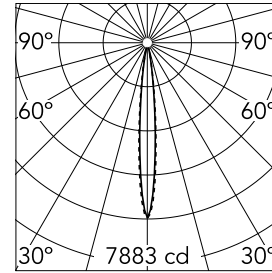

Light Shadow Adjustable Trim 2 Spots Optic Spot

03.8885.40A - White/Black

Recessed integrated luminaire with 2 LED lighting spots. Remote power supply included (220-240V).

Main specifications

Number of heads	1	Net lumen (lm)	437
Lamp category	LED	Mountings	Ceiling recessed
Power (W)	5.4W	Environment	Indoor dry location
CCT (K)	2700K		
CRI	90		

Optical

Lighting type	Direct
LED type	Power LED
Light distribution	Symmetric
Optical type	Spot
Beam angle (°)	10
Beam angle C90-270 (°)	10

Beam Angle:	10°		
h(m)	E(lx)	D(m)	
1	7883	0.18	
2	1971	0.36	
3	876	0.54	
4	493	0.72	
5	315	0.90	

Luminous flux luminaire
437 lm (EXTREME CUT OFF)

Electrical

Frequency (Hz)	50/60	Insulation class	II
Voltage (V)	220.00		
Dimmable	No		
Driver	Remote included		
Emergency	Without		

Physical

Color	White/Black	Tilt (°)	30
Orientation	Adjustable	Length (mm)	86
Trim	yes		
Recessed depth (mm)	150		
Weight (kg)	0.25		