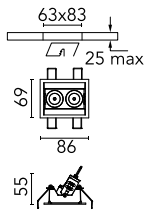

## Light Shadow Adjustable Trim 2 Spots Optic Medium

03.9313.40A - White/Gold

Recessed integrated luminaire with 2 LED lighting spots. Remote power supply included (220-240V).

### Main specifications

<b>Number of heads</b>	1	<b>Net lumen (lm)</b>	466
<b>Lamp category</b>	LED	<b>Mountings</b>	Ceiling recessed
<b>Power (W)</b>	5.4W	<b>Environment</b>	Indoor dry location
<b>CCT (K)</b>	3000K		
<b>CRI</b>	90		

### Physical

<b>Color</b>	White/Gold	<b>Tilt (°)</b>	30
<b>Orientation</b>	Adjustable	<b>Length (mm)</b>	86
<b>Trim</b>	yes		
<b>Recessed depth (mm)</b>	150		
<b>Weight (kg)</b>	0.25		