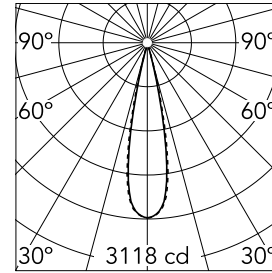

### Main specifications

<b>Number of heads</b>	1	<b>Net lumen (lm)</b>	466
<b>Lamp category</b>	LED	<b>Mountings</b>	Ceiling recessed
<b>Power (W)</b>	5.4W	<b>Environment</b>	Indoor dry location
<b>CCT (K)</b>	3000K		
<b>CRI</b>	90		

### Optical

<b>Lighting type</b>	Direct
<b>LED type</b>	Power LED
<b>Light distribution</b>	Symmetric
<b>Optical type</b>	Medium
<b>Beam angle (°)</b>	22
<b>Beam angle C90-270 (°)</b>	22

<b>Beam Angle:</b>	22°		
<b>h(m)</b>	<b>E(lx)</b>	<b>D(m)</b>	
1	3118	0.39	
2	779	0.78	
3	346	1.17	
4	195	1.56	
5	125	1.95	

Luminous flux luminaire  
466 lm (EXTREME CUT OFF)

### Physical

<b>Color</b>	White/Gold	<b>Tilt (°)</b>	30
<b>Orientation</b>	Adjustable	<b>Length (mm)</b>	86
<b>Trim</b>	yes		
<b>Recessed depth (mm)</b>	150		
<b>Weight (kg)</b>	0.25		