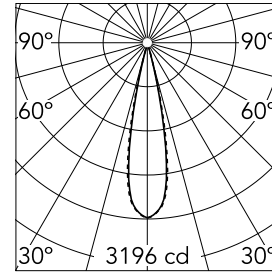

### Main specifications

<b>Number of heads</b>	1	<b>Net lumen (lm)</b>	475
<b>Lamp category</b>	LED	<b>Mountings</b>	Ceiling recessed
<b>Power (W)</b>	5.4W	<b>Environment</b>	Indoor
<b>CCT (K)</b>	3000K		
<b>CRI</b>	90		

### Optical

<b>Lighting type</b>	Direct
<b>LED type</b>	Power LED
<b>Light distribution</b>	Symmetric
<b>Optical type</b>	Medium
<b>Beam angle (°)</b>	22
<b>Beam angle C90-270 (°)</b>	22

<b>Beam Angle:</b>	22°		
<b>h(m)</b>	<b>E(lx)</b>	<b>D(m)</b>	
1	3196	0.39	
2	799	0.77	
3	355	1.16	
4	200	1.55	
5	128	1.94	

Luminous flux luminaire  
475 lm (EXTREME CUT OFF)

### Physical

<b>Color</b>	White/Chrome	<b>Tilt (°)</b>	30
<b>Orientation</b>	Adjustable	<b>Length (mm)</b>	86
<b>Trim</b>	yes		
<b>Recessed depth (mm)</b>	150		
<b>Weight (kg)</b>	0.25		