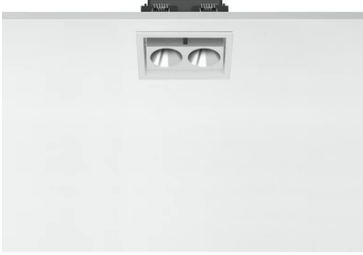

## Light Shadow Adjustable Trim 2 Spots Optic Medium

03.9312.40A - White/Chrome

Recessed integrated luminaire with 2 LED lighting spots. Remote power supply included (220-240V).

### Main specifications

<b>Number of heads</b>	1	<b>Net lumen (lm)</b>	475
<b>Lamp category</b>	LED	<b>Mountings</b>	Ceiling recessed
<b>Power (W)</b>	5.4W	<b>Environment</b>	Indoor
<b>CCT (K)</b>	3000K		
<b>CRI</b>	90		

Luminous flux luminaire  
475 lm (EXTREME CUT OFF)

### Physical

<b>Color</b>	White/Chrome	<b>Tilt (°)</b>	30
<b>Orientation</b>	Adjustable	<b>Length (mm)</b>	86
<b>Trim</b>	yes		
<b>Recessed depth (mm)</b>	150		
<b>Weight (kg)</b>	0.25		