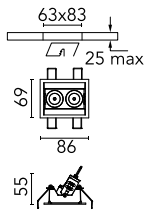

## Light Shadow Adjustable Trim 2 Spots Optic Medium

03.9312.40A - White/Chrome

Recessed integrated luminaire with 2 LED lighting spots. Remote power supply included (220-240V).

### Main specifications

<b>Number of heads</b>	1	<b>Net lumen (lm)</b>	475
<b>Lamp category</b>	LED	<b>Mountings</b>	Ceiling recessed
<b>Power (W)</b>	5.4W	<b>Environment</b>	Indoor
<b>CCT (K)</b>	3000K		
<b>CRI</b>	90		

### Physical

<b>Color</b>	White/Chrome	<b>Tilt (°)</b>	30
<b>Orientation</b>	Adjustable	<b>Length (mm)</b>	86
<b>Trim</b>	yes		
<b>Recessed depth (mm)</b>	150		
<b>Weight (kg)</b>	0.25		