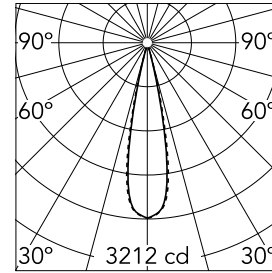

### Main specifications

<b>Number of heads</b>	1	<b>Net lumen (lm)</b>	470
<b>Lamp category</b>	LED	<b>Mountings</b>	Ceiling recessed
<b>Power (W)</b>	5.4W	<b>Environment</b>	Indoor dry location
<b>CCT (K)</b>	3000K		
<b>CRI</b>	90		

### Optical

<b>Lighting type</b>	Direct
<b>LED type</b>	Power LED
<b>Light distribution</b>	Symmetric
<b>Optical type</b>	Medium
<b>Beam angle (°)</b>	22
<b>Beam angle C90-270 (°)</b>	22

<b>Beam Angle:</b>	22°		
<b>h(m)</b>	<b>E(lx)</b>	<b>D(m)</b>	
1	3212	0.39	
2	803	0.78	
3	357	1.17	
4	201	1.56	
5	128	1.95	

Luminous flux luminaire  
470 lm (EXTREME CUT OFF)

### Physical

<b>Color</b>	White/Black	<b>Tilt (°)</b>	30
<b>Orientation</b>	Adjustable	<b>Length (mm)</b>	86
<b>Trim</b>	yes		
<b>Recessed depth (mm)</b>	150		
<b>Weight (kg)</b>	0.25		