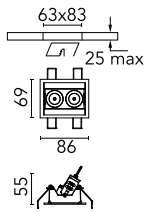

## Light Shadow Adjustable Trim 2 Spots Optic Medium

03.9311.40A - White/Black

Recessed integrated luminaire with 2 LED lighting spots. Remote power supply included (220-240V).

### Main specifications

<b>Number of heads</b>	1	<b>Net lumen (lm)</b>	470
<b>Lamp category</b>	LED	<b>Mountings</b>	Ceiling recessed
<b>Power (W)</b>	5.4W	<b>Environment</b>	Indoor dry location
<b>CCT (K)</b>	3000K		
<b>CRI</b>	90		

Luminous flux luminaire  
470 lm (EXTREME CUT OFF)

### Physical

<b>Color</b>	White/Black	<b>Tilt (°)</b>	30
<b>Orientation</b>	Adjustable	<b>Length (mm)</b>	86
<b>Trim</b>	yes		
<b>Recessed depth (mm)</b>	150		
<b>Weight (kg)</b>	0.25		