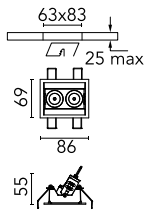

Light Shadow Adjustable Trim 2 Spots Optic Medium

03.9303.14A - Black/Gold

Recessed integrated luminaire with 2 LED lighting spots. Remote power supply included (220-240V).

Main specifications

Number of heads	1	Net lumen (lm)	445
Lamp category	LED	Mountings	Ceiling recessed
Power (W)	5.4W	Environment	Indoor
CCT (K)	2700K		
CRI	90		

Optical

Lighting type	Direct
LED type	Power LED
Light distribution	Symmetric
Optical type	Medium
Beam angle (°)	22
Beam angle C90-270 (°)	22

Beam Angle:	22°		
h(m)	E(lx)	D(m)	
1	2976	0.39	
2	744	0.78	
3	331	1.17	
4	186	1.56	
5	119	1.95	

Luminous flux luminaire
445 lm (EXTREME CUT OFF)

Electrical

Frequency (Hz)	50/60	Emergency	Without
Voltage (V)	220.00	Insulation class	II
Dimmable	No		
Driver	Remote		
Driver type	Electronic		

Physical

Color	Black/Gold	Tilt (°)	30
Orientation	Adjustable	Length (mm)	86
Trim	yes		
Recessed depth (mm)	150		
Weight (kg)	0.25		