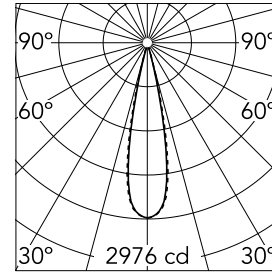

Light Shadow Adjustable Trim 2 Spots Optic Medium

03.9303.14A - Black/Gold

Recessed integrated luminaire with 2 LED lighting spots. Remote power supply included (220-240V).

Main specifications

Number of heads	1	Net lumen (lm)	445
Lamp category	LED	Mountings	Ceiling recessed
Power (W)	5.4W	Environment	Indoor
CCT (K)	2700K		
CRI	90		

Optical

Lighting type	Direct
LED type	Power LED
Light distribution	Symmetric
Optical type	Medium
Beam angle (°)	22
Beam angle C90-270 (°)	22

Beam Angle:	22°		
h(m)	E(lx)	D(m)	
1	2976	0.39	
2	744	0.78	
3	331	1.17	
4	186	1.56	
5	119	1.95	

Luminous flux luminaire
445 lm (EXTREME CUT OFF)

Electrical

Frequency (Hz)	50/60	Emergency	Without
Voltage (V)	220.00	Insulation class	II
Dimmable	No		
Driver	Remote		
Driver type	Electronic		

Physical

Color	Black/Gold	Tilt (°)	30
Orientation	Adjustable	Length (mm)	86
Trim	yes		
Recessed depth (mm)	150		
Weight (kg)	0.25		