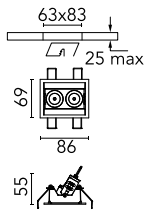

## Light Shadow Adjustable Trim 2 Spots Optic Medium

03.9300.40A - White/White

Recessed integrated luminaire with 2 LED lighting spots. Remote power supply included (220-240V).

### Main specifications

<b>Number of heads</b>	1	<b>Net lumen (lm)</b>	448
<b>Lamp category</b>	LED	<b>Mountings</b>	Ceiling recessed
<b>Power (W)</b>	5.4W	<b>Environment</b>	Indoor
<b>CCT (K)</b>	2700K		
<b>CRI</b>	90		

Luminous flux luminaire  
448 lm (EXTREME CUT OFF)

### Physical

<b>Color</b>	White/White	<b>Tilt (°)</b>	30
<b>Orientation</b>	Adjustable	<b>Length (mm)</b>	86
<b>Trim</b>	yes		
<b>Recessed depth (mm)</b>	150		
<b>Weight (kg)</b>	0.25		