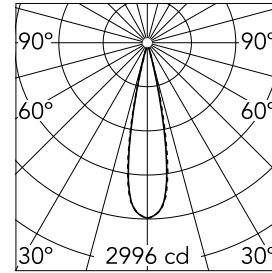

### Main specifications

<b>Number of heads</b>	1	<b>Net lumen (lm)</b>	448
<b>Lamp category</b>	LED	<b>Mountings</b>	Ceiling recessed
<b>Power (W)</b>	5.4W	<b>Environment</b>	Indoor
<b>CCT (K)</b>	2700K		
<b>CRI</b>	90		

### Optical

<b>Lighting type</b>	Direct
<b>LED type</b>	Power LED
<b>Light distribution</b>	Symmetric
<b>Optical type</b>	Medium
<b>Beam angle (°)</b>	22
<b>Beam angle C90-270 (°)</b>	22

<b>Beam Angle:</b>	22°		
<b>h(m)</b>	<b>E(lx)</b>	<b>D(m)</b>	
1	2996	0.39	
2	749	0.78	
3	333	1.17	
4	187	1.56	
5	120	1.95	

Luminous flux luminaire  
448 lm (EXTREME CUT OFF)

### Physical

<b>Color</b>	White/White	<b>Tilt (°)</b>	30
<b>Orientation</b>	Adjustable	<b>Length (mm)</b>	86
<b>Trim</b>	yes		
<b>Recessed depth (mm)</b>	150		
<b>Weight (kg)</b>	0.25		