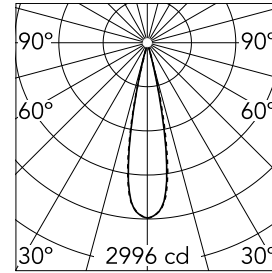

Light Shadow Adjustable Trim 2 Spots Optic Medium

■ □ 03.9300.14A - Black/White

Recessed integrated luminaire with 2 LED lighting spots. Remote power supply included (220-240V).

Main specifications

Number of heads	1	Net lumen (lm)	448
Lamp category	LED	Mountings	Ceiling recessed
Power (W)	5.4W	Environment	Indoor
CCT (K)	2700K		
CRI	90		

Optical

Lighting type	Direct
LED type	Power LED
Light distribution	Symmetric
Optical type	Medium
Beam angle (°)	22
Beam angle C90-270 (°)	22

Beam Angle:	22°		
h(m)	E(lx)	D(m)	
1	2996	0.39	
2	749	0.78	
3	333	1.17	
4	187	1.56	
5	120	1.95	

Luminous flux luminaire
448 lm (EXTREME CUT OFF)

Electrical

Frequency (Hz)	50/60	Emergency	Without
Voltage (V)	220.00	Insulation class	II
Dimmable	No		
Driver	Remote		
Driver type	Electronic		

Physical

Color	Black/White	Tilt (°)	30
Orientation	Adjustable	Length (mm)	86
Trim	yes		
Recessed depth (mm)	150		
Weight (kg)	0.25		