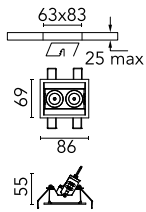

Light Shadow Adjustable Trim 2 Spots Optic Medium

■ □ 03.9300.14A - Black/White

Recessed integrated luminaire with 2 LED lighting spots. Remote power supply included (220-240V).

Main specifications

Number of heads	1	Net lumen (lm)	448
Lamp category	LED	Mountings	Ceiling recessed
Power (W)	5.4W	Environment	Indoor
CCT (K)	2700K		
CRI	90		

Optical

Lighting type	Direct
LED type	Power LED
Light distribution	Symmetric
Optical type	Medium
Beam angle (°)	22
Beam angle C90-270 (°)	22

Beam Angle:	22°		
h(m)	E(lx)	D(m)	
1	2996	0.39	
2	749	0.78	
3	333	1.17	
4	187	1.56	
5	120	1.95	

Luminous flux luminaire
448 lm (EXTREME CUT OFF)

Electrical

Frequency (Hz)	50/60	Emergency	Without
Voltage (V)	220.00	Insulation class	II
Dimmable	No		
Driver	Remote		
Driver type	Electronic		

Physical

Color	Black/White	Tilt (°)	30
Orientation	Adjustable	Length (mm)	86
Trim	yes		
Recessed depth (mm)	150		
Weight (kg)	0.25		