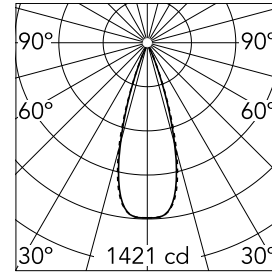

### Main specifications

<b>Number of heads</b>	1	<b>Net lumen (lm)</b>	455
<b>Lamp category</b>	LED	<b>Mountings</b>	Ceiling recessed
<b>Power (W)</b>	5.4W	<b>Environment</b>	Indoor
<b>CCT (K)</b>	3000K		
<b>CRI</b>	90		

### Optical

<b>Lighting type</b>	Direct
<b>LED type</b>	Power LED
<b>Light distribution</b>	Symmetric
<b>Optical type</b>	Flood
<b>Beam angle (°)</b>	33
<b>Beam angle C90-270 (°)</b>	33

<b>Beam Angle: 33°</b>		
<b>h(m)</b>	<b>E(lx)</b>	<b>D(m)</b>
1	1421	0.60
2	355	1.19
3	158	1.79
4	89	2.39
5	57	2.99

Luminous flux luminaire  
455 lm (EXTREME CUT OFF)

### Physical

<b>Color</b>	White/Black	<b>Tilt (°)</b>	30
<b>Orientation</b>	Adjustable	<b>Length (mm)</b>	86
<b>Trim</b>	yes		
<b>Recessed depth (mm)</b>	150		
<b>Weight (kg)</b>	0.25		