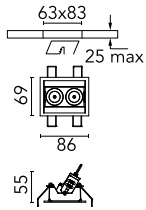

## Light Shadow Adjustable Trim 2 Spots Optic Flood

03.9316.40A - White/Black

Recessed integrated luminaire with 2 LED lighting spots. Remote power supply included (220-240V).

### Main specifications

<b>Number of heads</b>	1	<b>Net lumen (lm)</b>	455
<b>Lamp category</b>	LED	<b>Mountings</b>	Ceiling recessed
<b>Power (W)</b>	5.4W	<b>Environment</b>	Indoor
<b>CCT (K)</b>	3000K		
<b>CRI</b>	90		

Luminous flux luminaire  
455 lm (EXTREME CUT OFF)

### Physical

<b>Color</b>	White/Black	<b>Tilt (°)</b>	30
<b>Orientation</b>	Adjustable	<b>Length (mm)</b>	86
<b>Trim</b>	yes		
<b>Recessed depth (mm)</b>	150		
<b>Weight (kg)</b>	0.25		