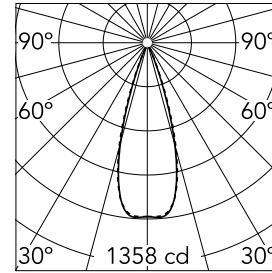

## Light Shadow Adjustable Trim 2 Spots Optic Flood

03.9308.40A - White/Gold

Recessed integrated luminaire with 2 LED lighting spots. Remote power supply included (220-240V).

### Optical

<b>Lighting type</b>	Direct
<b>LED type</b>	Power LED
<b>Light distribution</b>	Symmetric
<b>Optical type</b>	Flood
<b>Beam angle (°)</b>	33
<b>Beam angle C90-270 (°)</b>	33

<b>Beam Angle: 33°</b>		
<b>h(m)</b>	<b>E(lx)</b>	<b>D(m)</b>
1	1358	0.60
2	340	1.20
3	151	1.79
4	85	2.39
5	54	2.99

Luminous flux luminaire  
441 lm (EXTREME CUT OFF)

### Physical

<b>Color</b>	White/Gold	<b>Tilt (°)</b>	30
<b>Orientation</b>	Adjustable	<b>Length (mm)</b>	86
<b>Trim</b>	yes		
<b>Recessed depth (mm)</b>	150		
<b>Weight (kg)</b>	0.25		