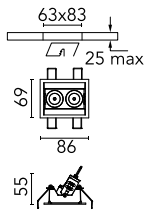

Light Shadow Adjustable Trim 2 Spots Optic Flood

03.9308.14A - Black/Gold

Recessed integrated luminaire with 2 LED lighting spots. Remote power supply included (220-240V).

Main specifications

Number of heads	1	Net lumen (lm)	441
Lamp category	LED	Mountings	Ceiling recessed
Power (W)	5.4W	Environment	Indoor dry location
CCT (K)	2700K		
CRI	90		

Optical

Lighting type	Direct
LED type	Power LED
Light distribution	Symmetric
Optical type	Flood
Beam angle (°)	33
Beam angle C90-270 (°)	33

Beam Angle:	33°		
h(m)	E(lx)	D(m)	
1	1358	0.60	
2	340	1.20	
3	151	1.79	
4	85	2.39	
5	54	2.99	

Luminous flux luminaire
441 lm (EXTREME CUT OFF)

Electrical

Frequency (Hz)	50/60	Insulation class	II
Voltage (V)	220.00		
Dimmable	No		
Driver	Remote included		
Emergency	Without		

Physical

Color	Black/Gold	Tilt (°)	30
Orientation	Adjustable	Length (mm)	86
Trim	yes		
Recessed depth (mm)	150		
Weight (kg)	0.25		