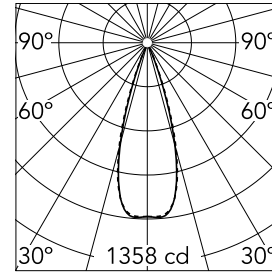

Light Shadow Adjustable Trim 2 Spots Optic Flood

03.9308.14A - Black/Gold

Recessed integrated luminaire with 2 LED lighting spots. Remote power supply included (220-240V).

Main specifications

Number of heads	1	Net lumen (lm)	441
Lamp category	LED	Mountings	Ceiling recessed
Power (W)	5.4W	Environment	Indoor dry location
CCT (K)	2700K		
CRI	90		

Optical

Lighting type	Direct
LED type	Power LED
Light distribution	Symmetric
Optical type	Flood
Beam angle (°)	33
Beam angle C90-270 (°)	33

Beam Angle:	33°		
h(m)	E(lx)	D(m)	
1	1358	0.60	
2	340	1.20	
3	151	1.79	
4	85	2.39	
5	54	2.99	

Luminous flux luminaire
441 lm (EXTREME CUT OFF)

Electrical

Frequency (Hz)	50/60	Insulation class	II
Voltage (V)	220.00		
Dimmable	No		
Driver	Remote included		
Emergency	Without		

Physical

Color	Black/Gold	Tilt (°)	30
Orientation	Adjustable	Length (mm)	86
Trim	yes		
Recessed depth (mm)	150		
Weight (kg)	0.25		