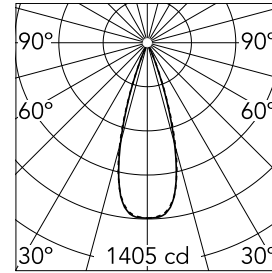

## Light Shadow Adjustable Trim 2 Spots Optic Flood

03.9307.40A - White/Chrome

Recessed integrated luminaire with 2 LED lighting spots. Remote power supply included (220-240V).

### Optical

<b>Lighting type</b>	Direct
<b>LED type</b>	Power LED
<b>Light distribution</b>	Symmetric
<b>Optical type</b>	Flood
<b>Beam angle (°)</b>	33
<b>Beam angle C90-270 (°)</b>	33

Beam Angle: 33°		
h(m)	E(lx)	D(m)
1	1405	0.60
2	351	1.19
3	156	1.79
4	88	2.38
5	56	2.98

Luminous flux luminaire  
454 lm (EXTREME CUT OFF)

### Physical

<b>Color</b>	White/Chrome	<b>Tilt (°)</b>	30
<b>Orientation</b>	Adjustable	<b>Length (mm)</b>	86
<b>Trim</b>	yes		
<b>Recessed depth (mm)</b>	150		
<b>Weight (kg)</b>	0.25		