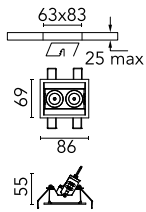

## Light Shadow Adjustable Trim 2 Spots Optic Flood

03.9307.40A - White/Chrome

Recessed integrated luminaire with 2 LED lighting spots. Remote power supply included (220-240V).

### Main specifications

<b>Number of heads</b>	1	<b>Net lumen (lm)</b>	454
<b>Lamp category</b>	LED	<b>Mountings</b>	Ceiling recessed
<b>Power (W)</b>	5.4W	<b>Environment</b>	Indoor dry location
<b>CCT (K)</b>	2700K		
<b>CRI</b>	90		

Luminous flux luminaire  
454 lm (EXTREME CUT OFF)

### Physical

<b>Color</b>	White/Chrome	<b>Tilt (°)</b>	30
<b>Orientation</b>	Adjustable	<b>Length (mm)</b>	86
<b>Trim</b>	yes		
<b>Recessed depth (mm)</b>	150		
<b>Weight (kg)</b>	0.25		