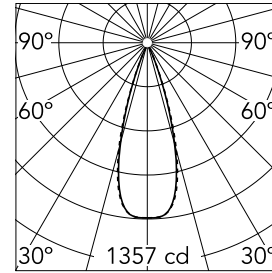

Light Shadow Adjustable Trim 2 Spots Optic Flood

03.9306.40A - White/Black

Recessed integrated luminaire with 2 LED lighting spots. Remote power supply included (220-240V).

Main specifications

Number of heads	1	Net lumen (lm)	434
Lamp category	LED	Mountings	Ceiling recessed
Power (W)	5.4W	Environment	Indoor dry location
CCT (K)	2700K		
CRI	90		

Optical

Lighting type	Direct
LED type	Power LED
Light distribution	Symmetric
Optical type	Flood
Beam angle (°)	33
Beam angle C90-270 (°)	33

Beam Angle:	33°		
h(m)	E(lx)	D(m)	
1	1357	0.60	
2	339	1.19	
3	151	1.79	
4	85	2.39	
5	54	2.99	

Luminous flux luminaire
434 lm (EXTREME CUT OFF)

Electrical

Frequency (Hz)	50/60	Insulation class	II
Voltage (V)	220.00		
Dimmable	No		
Driver	Remote included		
Emergency	Without		

Physical

Color	White/Black	Tilt (°)	30
Orientation	Adjustable	Length (mm)	86
Trim	yes		
Recessed depth (mm)	150		
Weight (kg)	0.25		