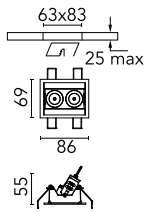

Light Shadow Adjustable Trim 2 Spots Optic Flood

■ □ 03.9305.14A - Black/White

Recessed integrated luminaire with 2 LED lighting spots. Remote power supply included (220-240V).

Main specifications

Number of heads	1	Net lumen (lm)	447
Lamp category	LED	Mountings	Ceiling recessed
Power (W)	5.4W	Environment	Indoor dry location
CCT (K)	2700K		
CRI	90		

Optical

Lighting type	Direct
LED type	Power LED
Light distribution	Symmetric
Optical type	Flood
Beam angle (°)	33
Beam angle C90-270 (°)	33

Beam Angle:	33°		
h(m)	E(lx)	D(m)	
1	1392	0.59	
2	348	1.18	
3	155	1.78	
4	87	2.37	
5	56	2.96	

Luminous flux luminaire
447 lm (EXTREME CUT OFF)

Electrical

Frequency (Hz)	50/60	Insulation class	II
Voltage (V)	220.00		
Dimmable	No		
Driver	Remote included		
Emergency	Without		

Physical

Color	Black/White	Tilt (°)	30
Orientation	Adjustable	Length (mm)	86
Trim	yes		
Recessed depth (mm)	150		
Weight (kg)	0.25		