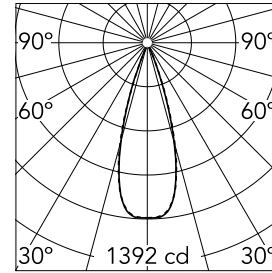

Light Shadow Adjustable Trim 2 Spots Optic Flood

■ □ 03.9305.14A - Black/White

Recessed integrated luminaire with 2 LED lighting spots. Remote power supply included (220-240V).

Main specifications

Number of heads	1	Net lumen (lm)	447
Lamp category	LED	Mountings	Ceiling recessed
Power (W)	5.4W	Environment	Indoor dry location
CCT (K)	2700K		
CRI	90		

Optical

Lighting type	Direct
LED type	Power LED
Light distribution	Symmetric
Optical type	Flood
Beam angle (°)	33
Beam angle C90-270 (°)	33

Beam Angle:	33°		
h(m)	E(lx)	D(m)	
1	1392	0.59	
2	348	1.18	
3	155	1.78	
4	87	2.37	
5	56	2.96	

Luminous flux luminaire
447 lm (EXTREME CUT OFF)

Electrical

Frequency (Hz)	50/60	Insulation class	II
Voltage (V)	220.00		
Dimmable	No		
Driver	Remote included		
Emergency	Without		

Physical

Color	Black/White	Tilt (°)	30
Orientation	Adjustable	Length (mm)	86
Trim	yes		
Recessed depth (mm)	150		
Weight (kg)	0.25		