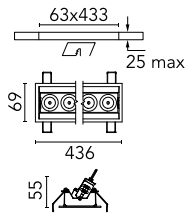

Light Shadow Adjustable Trim 12 Spots Optic Wide Flood

03.7331.14A - Black/Gold

Recessed integrated luminaire with 12 LED lighting spots. Remote power supply included (220-240V).

Main specifications

Number of heads	1	Net lumen (lm)	2597
Lamp category	LED	Mountings	Ceiling recessed
Power (W)	32.4W	Environment	Indoor
CCT (K)	3000K		
CRI	90		

Optical

Lighting type	Direct
LED type	Power LED
Light distribution	Symmetric
Optical type	Wide flood
Beam angle (°)	46
Beam angle C90-270 (°)	46

Beam Angle: 46°		
h(m)	E(lx)	D(m)
1	4784	0.84
2	1196	1.69
3	532	2.53
4	299	3.38
5	191	4.22

Luminous flux luminaire
2597 lm (EXTREME CUT OFF)

Electrical

Frequency (Hz)	50/60	Emergency	Without
Voltage (V)	220.00	Insulation class	II
Dimmable	No		
Driver	Remote		
Driver type	Electronic		

Physical

Color	Black/Gold	Tilt (°)	30
Orientation	Adjustable	Length (mm)	436
Trim	yes		
Recessed depth (mm)	75		
Weight (kg)	0.66		