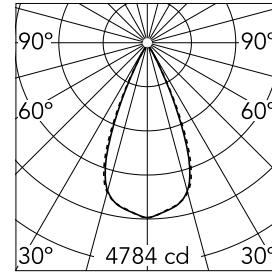

Light Shadow Adjustable Trim 12 Spots Optic Wide Flood

03.7331.14A - Black/Gold

Recessed integrated luminaire with 12 LED lighting spots. Remote power supply included (220-240V).

Main specifications

Number of heads	1	Net lumen (lm)	2597
Lamp category	LED	Mountings	Ceiling recessed
Power (W)	32.4W	Environment	Indoor
CCT (K)	3000K		
CRI	90		

Optical

Lighting type	Direct
LED type	Power LED
Light distribution	Symmetric
Optical type	Wide flood
Beam angle (°)	46
Beam angle C90-270 (°)	46

Beam Angle: 46°		
h(m)	E(lx)	D(m)
1	4784	0.84
2	1196	1.69
3	532	2.53
4	299	3.38
5	191	4.22

Luminous flux luminaire
2597 lm (EXTREME CUT OFF)

Electrical

Frequency (Hz)	50/60	Emergency	Without
Voltage (V)	220.00	Insulation class	II
Dimmable	No		
Driver	Remote		
Driver type	Electronic		

Physical

Color	Black/Gold	Tilt (°)	30
Orientation	Adjustable	Length (mm)	436
Trim	yes		
Recessed depth (mm)	75		
Weight (kg)	0.66		