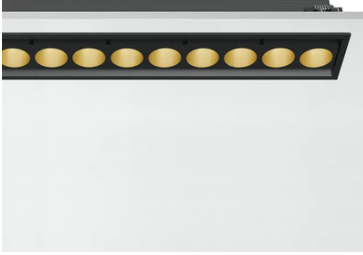

Light Shadow Adjustable Trim 12 Spots Optic Wide Flood

03.7331.14A - Black/Gold

Recessed integrated luminaire with 12 LED lighting spots. Remote power supply included (220-240V).

Main specifications

Number of heads	1	Net lumen (lm)	2597
Lamp category	LED	Mountings	Ceiling recessed
Power (W)	32.4W	Environment	Indoor
CCT (K)	3000K		
CRI	90		

Optical

Lighting type	Direct
LED type	Power LED
Light distribution	Symmetric
Optical type	Wide flood
Beam angle (°)	46
Beam angle C90-270 (°)	46

Beam Angle: 46°		
h(m)	E(lx)	D(m)
1	4784	0.84
2	1196	1.69
3	532	2.53
4	299	3.38
5	191	4.22

Luminous flux luminaire
2597 lm (EXTREME CUT OFF)

Electrical

Frequency (Hz)	50/60	Emergency	Without
Voltage (V)	220.00	Insulation class	II
Dimmable	No		
Driver	Remote		
Driver type	Electronic		

Physical

Color	Black/Gold	Tilt (°)	30
Orientation	Adjustable	Length (mm)	436
Trim	yes		
Recessed depth (mm)	75		
Weight (kg)	0.66		