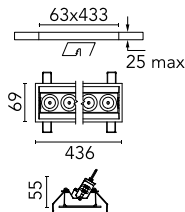

Electrical

Frequency (Hz)	50/60	Insulation class	II
Voltage (V)	220.00		
Dimmable	No		
Driver	Remote included		
Emergency	Without		

Physical

Color	Black/Chrome	Tilt (°)	30
Orientation	Adjustable	Length (mm)	436
Trim	yes		
Recessed depth (mm)	75		
Weight (kg)	0.66