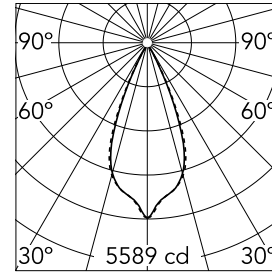

### Optical

<b>Lighting type</b>	Direct
<b>LED type</b>	Power LED
<b>Light distribution</b>	Symmetric
<b>Optical type</b>	Wide flood
<b>Beam angle (°)</b>	44
<b>Beam angle C90-270 (°)</b>	44

<b>Beam Angle:</b>	44°		
<b>h(m)</b>	<b>E(lx)</b>	<b>D(m)</b>	
1	5589	0.80	
2	1397	1.60	
3	621	2.40	
4	349	3.19	
5	224	3.99	

Luminous flux luminaire  
2681 lm (EXTREME CUT OFF)

### Physical

<b>Color</b>	Black/Chrome	<b>Tilt (°)</b>	30
<b>Orientation</b>	Adjustable	<b>Length (mm)</b>	436
<b>Trim</b>	yes		
<b>Recessed depth (mm)</b>	75		
<b>Weight (kg)</b>	0.66		