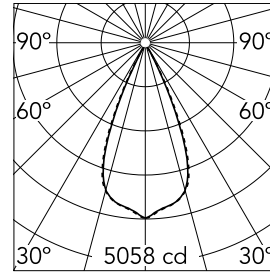

Light Shadow Adjustable Trim 12 Spots Optic Wide Flood

■ 03.7329.40A - White/Black

Recessed integrated luminaire with 12 LED lighting spots. Remote power supply included (220-240V).

Main specifications

Number of heads	1	Net lumen (lm)	2666
Lamp category	LED	Mountings	Ceiling recessed
Power (W)	32.4W	Environment	Indoor
CCT (K)	3000K		
CRI	90		

Optical

Lighting type	Direct
LED type	Power LED
Light distribution	Symmetric
Optical type	Wide flood
Beam angle (°)	46
Beam angle C90-270 (°)	46

Beam Angle: 46°		
h(m)	E(lx)	D(m)
1	5058	0.84
2	1264	1.69
3	562	2.53
4	316	3.38
5	202	4.22

Luminous flux luminaire
2666 lm (EXTREME CUT OFF)

Electrical

Frequency (Hz)	50/60	Emergency	Without
Voltage (V)	220.00	Insulation class	II
Dimmable	No		
Driver	Remote		
Driver type	Electronic		

Physical

Color	White/Black	Tilt (°)	30
Orientation	Adjustable	Length (mm)	436
Trim	yes		
Recessed depth (mm)	75		
Weight (kg)	0.66		