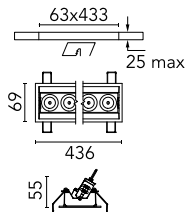

Light Shadow Adjustable Trim 12 Spots Optic Wide Flood

■ 03.7329.40A - White/Black

Recessed integrated luminaire with 12 LED lighting spots. Remote power supply included (220-240V).

Main specifications

Number of heads	1	Net lumen (lm)	2666
Lamp category	LED	Mountings	Ceiling recessed
Power (W)	32.4W	Environment	Indoor
CCT (K)	3000K		
CRI	90		

Optical

Lighting type	Direct
LED type	Power LED
Light distribution	Symmetric
Optical type	Wide flood
Beam angle (°)	46
Beam angle C90-270 (°)	46

Beam Angle: 46°		
h(m)	E(lx)	D(m)
1	5058	0.84
2	1264	1.69
3	562	2.53
4	316	3.38
5	202	4.22

Luminous flux luminaire
2666 lm (EXTREME CUT OFF)

Electrical

Frequency (Hz)	50/60	Emergency	Without
Voltage (V)	220.00	Insulation class	II
Dimmable	No		
Driver	Remote		
Driver type	Electronic		

Physical

Color	White/Black	Tilt (°)	30
Orientation	Adjustable	Length (mm)	436
Trim	yes		
Recessed depth (mm)	75		
Weight (kg)	0.66		