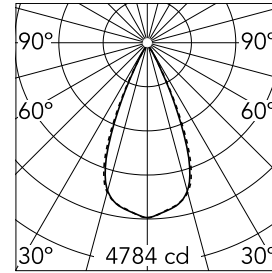

Light Shadow Adjustable Trim 12 Spots Optic Wide Flood

03.7327.40A - White/Gold

Recessed integrated luminaire with 12 LED lighting spots. Remote power supply included (220-240V).

Main specifications

Number of heads	1	Net lumen (lm)	2597
Lamp category	LED	Mountings	Ceiling recessed
Power (W)	32.4W	Environment	Indoor dry location
CCT (K)	2700K		
CRI	90		

Optical

Lighting type	Direct
LED type	Power LED
Light distribution	Symmetric
Optical type	Wide flood
Beam angle (°)	46
Beam angle C90-270 (°)	46

Beam Angle: 46°		
h(m)	E(lx)	D(m)
1	4784	0.84
2	1196	1.69
3	532	2.53
4	299	3.38
5	191	4.22

Luminous flux luminaire
2597 lm (EXTREME CUT OFF)

Electrical

Frequency (Hz)	50/60	Insulation class	II
Voltage (V)	220.00		
Dimmable	No		
Driver	Remote included		
Emergency	Without		

Physical

Color	White/Gold	Tilt (°)	30
Orientation	Adjustable	Length (mm)	436
Trim	yes		
Recessed depth (mm)	75		
Weight (kg)	0.66		