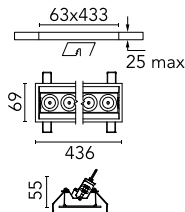

Light Shadow Adjustable Trim 12 Spots Optic Wide Flood

03.7327.40A - White/Gold

Recessed integrated luminaire with 12 LED lighting spots. Remote power supply included (220-240V).

Main specifications

Number of heads	1	Net lumen (lm)	2597
Lamp category	LED	Mountings	Ceiling recessed
Power (W)	32.4W	Environment	Indoor dry location
CCT (K)	2700K		
CRI	90		

Optical

Lighting type	Direct
LED type	Power LED
Light distribution	Symmetric
Optical type	Wide flood
Beam angle (°)	46
Beam angle C90-270 (°)	46

Beam Angle: 46°		
h(m)	E(lx)	D(m)
1	4784	0.84
2	1196	1.69
3	532	2.53
4	299	3.38
5	191	4.22

Luminous flux luminaire
2597 lm (EXTREME CUT OFF)

Electrical

Frequency (Hz)	50/60	Insulation class	II
Voltage (V)	220.00		
Dimmable	No		
Driver	Remote included		
Emergency	Without		

Physical

Color	White/Gold	Tilt (°)	30
Orientation	Adjustable	Length (mm)	436
Trim	yes		
Recessed depth (mm)	75		
Weight (kg)	0.66		