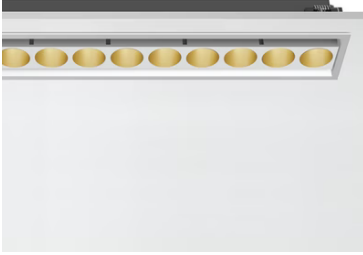

Light Shadow Adjustable Trim 12 Spots Optic Wide Flood

03.7327.40A - White/Gold

Recessed integrated luminaire with 12 LED lighting spots. Remote power supply included (220-240V).

Main specifications

Number of heads	1	Net lumen (lm)	2597
Lamp category	LED	Mountings	Ceiling recessed
Power (W)	32.4W	Environment	Indoor dry location
CCT (K)	2700K		
CRI	90		

Optical

Lighting type	Direct
LED type	Power LED
Light distribution	Symmetric
Optical type	Wide flood
Beam angle (°)	46
Beam angle C90-270 (°)	46

Beam Angle: 46°		
h(m)	E(lx)	D(m)
1	4784	0.84
2	1196	1.69
3	532	2.53
4	299	3.38
5	191	4.22

Luminous flux luminaire
2597 lm (EXTREME CUT OFF)

Electrical

Frequency (Hz)	50/60	Insulation class	II
Voltage (V)	220.00		
Dimmable	No		
Driver	Remote included		
Emergency	Without		

Physical

Color	White/Gold	Tilt (°)	30
Orientation	Adjustable	Length (mm)	436
Trim	yes		
Recessed depth (mm)	75		
Weight (kg)	0.66		